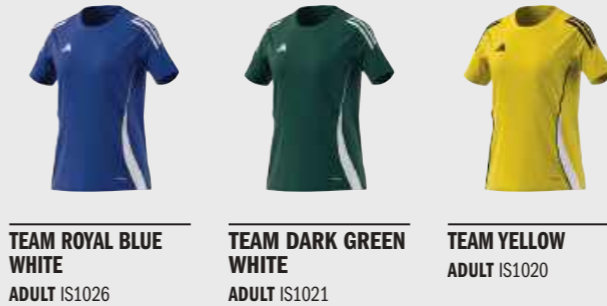

BLACK
WHITE
ADULT IJ7675

TEAM NAVY BLUE 2
WHITE
ADULT IS1022

TEAM POWER RED 2
WHITE
ADULT IS1023

TEAM YELLOW
ADULT IS1020