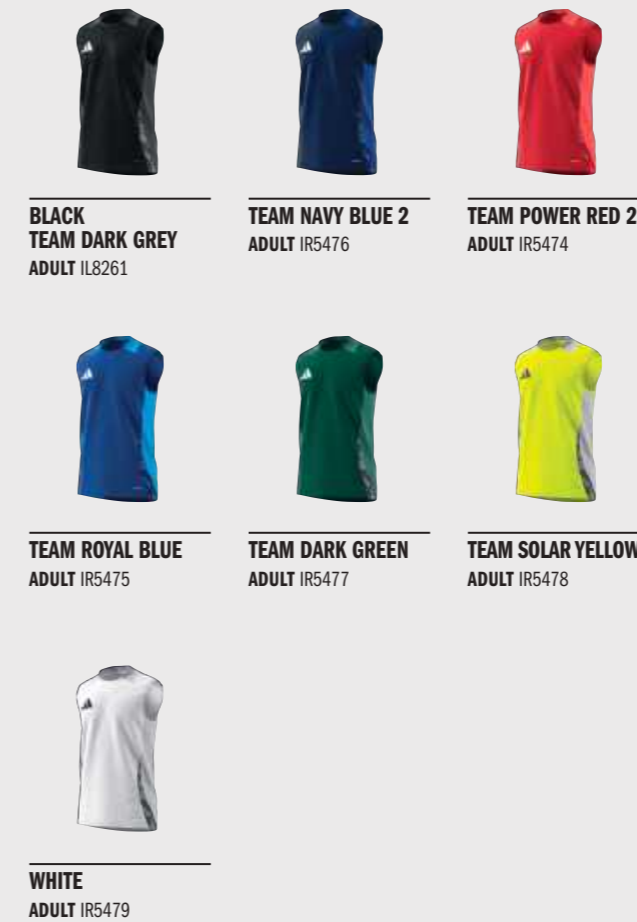

BLACK TEAM DARK GREY
ADULT IL8261

TEAM NAVY BLUE 2
ADULT IR5476

TEAM POWER RED 2
ADULT IR5474

TEAM ROYAL BLUE
ADULT IR5475

TEAM DARK GREEN
ADULT IR5477

TEAM SOLAR YELLOW 2
ADULT IR5478

WHITE
ADULT IR5479