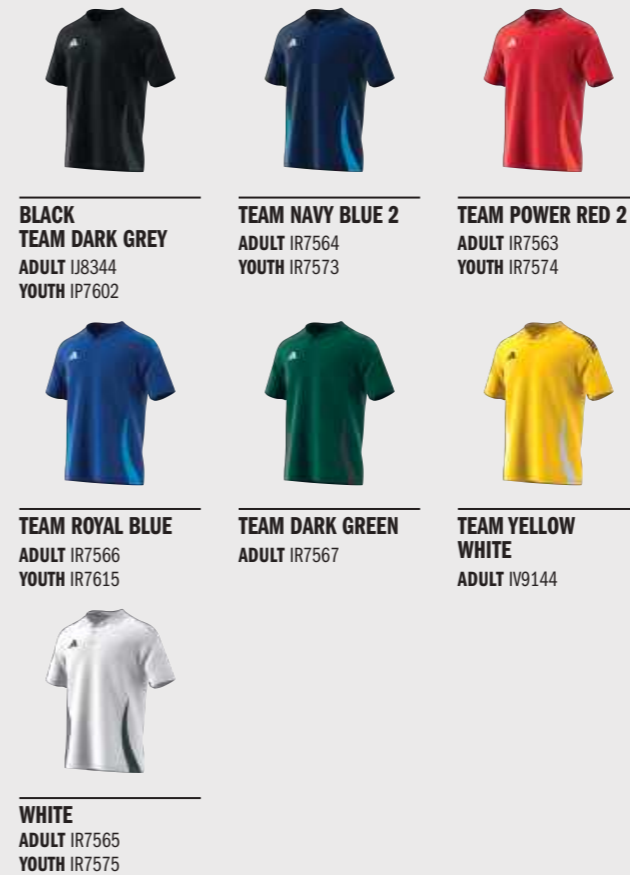

TIRO 24 COMPETITION

PRESENTATION JACKET

TIRO24 C PREJKT
ADULT 70 € / 60 £
YOUTH 60 € / 40 £

FIT SLIM
TECHNOLOGY AEROREADY
MATERIAL 100% RECYCLED POLYESTER
ADULT SIZES XS, S, M, L, XL, 2XL, 3XL
YOUTH SIZES 5-6Y, 7-8Y, 9-10Y, 11-12Y, 13-14Y, 15-16Y

LIFECYCLE | → FEB 2026

PRESENTATION PANT

TIRO24 CPREPNT
ADULT 60 € / 50 £
YOUTH 45 € / 33 £

FIT REGULAR
TECHNOLOGY AEROREADY
MATERIAL 100% RECYCLED POLYESTER
ADULT SIZES XS, S, M, L, XL, 2XL, 3XL
YOUTH SIZES 5-6Y, 7-8Y, 9-10Y, 11-12Y, 13-14Y, 15-16Y

LIFECYCLE | → FEB 2026

TIRO 24 COMPETITION

POLO

ADULT 40 € / 35 £
YOUTH 35 € / 25 £

TIRO24 C POLO

FIT REGULAR
MATERIAL 65% RECYCLED POLYESTER / 35% COTTON

ADULT SIZES XS, S, M, L, XL, 2XL, 3XL
YOUTH SIZES 5-6Y, 7-8Y, 9-10Y, 11-12Y, 13-14Y, 15-16Y

LIFECYCLE | → FEB 2026

ALL WEATHER JACKET

TIRO24 C AWJKT
ADULT 80 € / 70 £
YOUTH 70 € / 50 £

FIT REGULAR
MATERIAL 100% RECYCLED POLYESTER

ADULT SIZES XS, S, M, L, XL, 2XL, 3XL
YOUTH SIZES 5-6Y, 7-8Y, 9-10Y, 11-12Y, 13-14Y, 15-16Y

LIFECYCLE | → FEB 2026