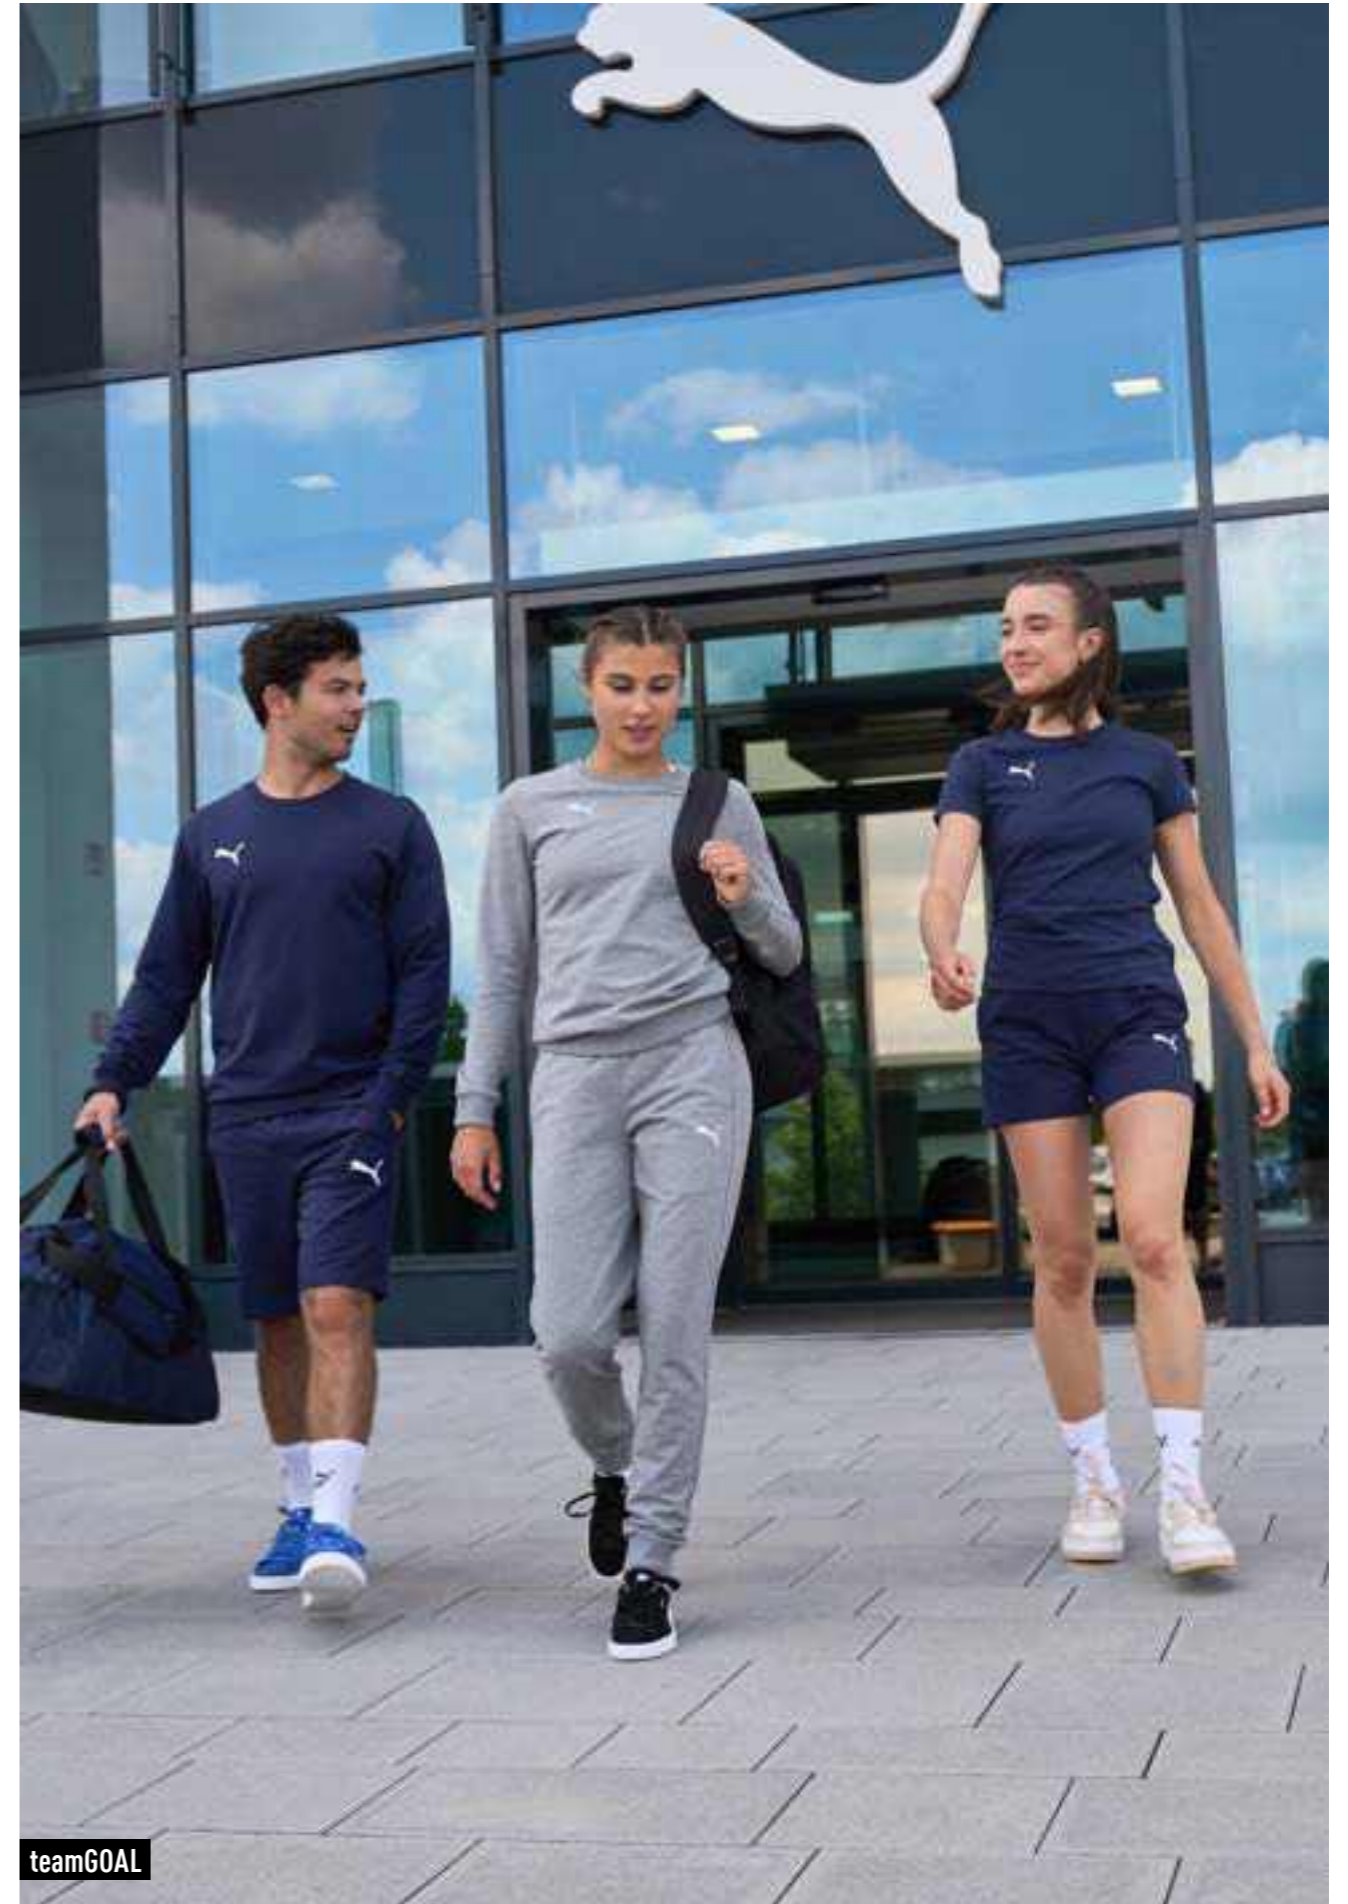

TRAVEL WEAR

TRAVELWEAR

OVERVIEW

03

659947 teamEVOSTRIPE Hooded Jacket

S-3XL **£65.00**

659963 teamEVOSTRIPE Hooded Jacket Jr

13/14 **£60.00**