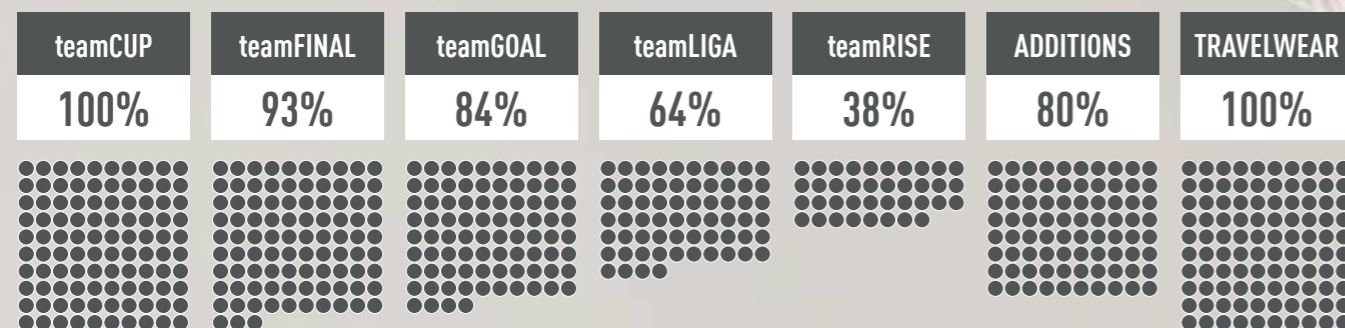

RECYCLED CONTENT IS OUR FOCUS.

WE ARE FULLY COMMITTED TO SCALING UP ITS USAGE ACROSS ALL OUR RANGES.

As part of our 10FOR25 targets, PUMA has committed to scaling up the usage of recycled polyester to 75% by 2025. Using recycled polyester at scale is our first step towards a more circular business model.

+50%

of our **2025 teamwear apparels** are developed to be made of 100% recycled content (excluding trims and decorations).*

100%

of our **2025 accessories bags** are developed to be made of at least 50% recycled content.

of our **2025 packaging bags** are made of 100% recycled content.

THE PRINT APPLICATION INSTRUCTION IS NOW ACCESSIBLE DIRECTLY IN THE CATALOGUE VIA THIS QR CODE. BETTER DIGITAL THAN ON PHYSICAL PAPERS.

Percentage of our teamwear styles with at least 20% recycled content in 2025.*

The **BETTER HEART** highlights any product that contains at least 70% recycled content.

RE:FIBRE

The **RE:FIBRE** logo highlights any product that use polyester textile waste as primary source of material.