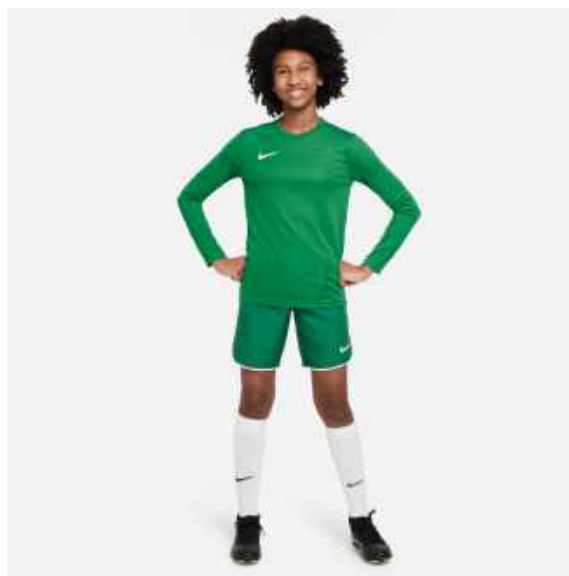

BV6740

Dri-Fit Park VII Jersey L/S (Youth)

Lifecycle

January 2020 - December 2025

Sizes

XS - XL

RRP £17.99