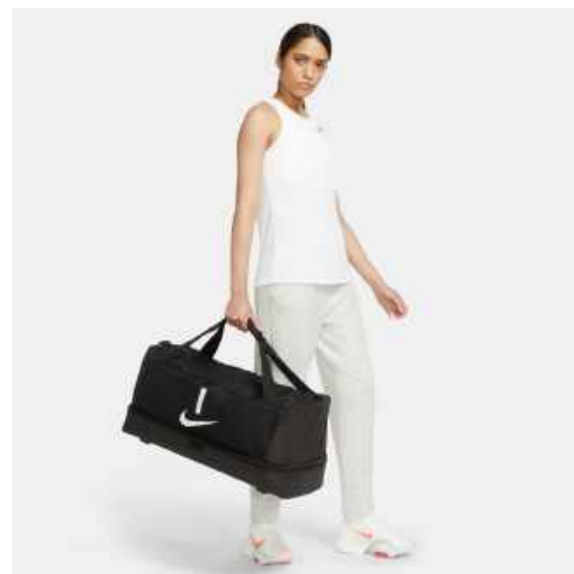

CU8087

Academy Team L Hardcase

Lifecycle

January 2021 - March 2025

Sizes

L

RRP £49.99

Features

- Main body compartment offers spacious storage.
- Hard bottom helps keep items safe from bumps and scrapes.
- Zippered wet/dry compartment at the bottom keeps things clean and organized.
- Handles can attach together for an alternate carrying option.
- 64L x 31W x 30H cm/ 59L