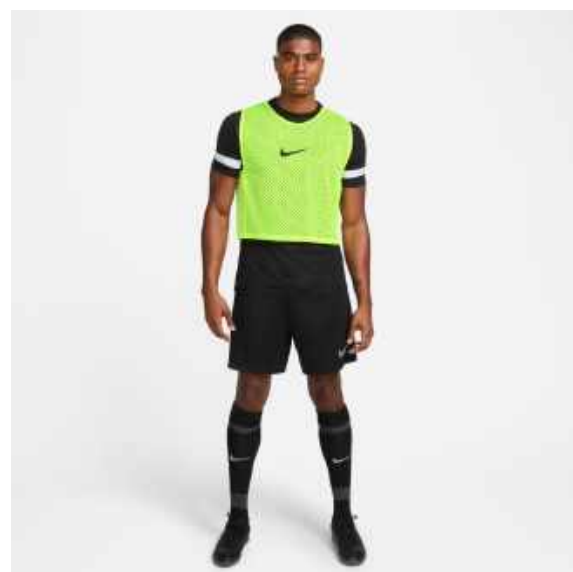

DV7425-313

DV7425-406

DV7425-616

DV7425-702

Features

- Dri-FIT technology helps keep you dry and comfortable.
- Mesh fabric feels lightweight and breathable.
- Standard fit for a relaxed, easy feel.
- 1 unit