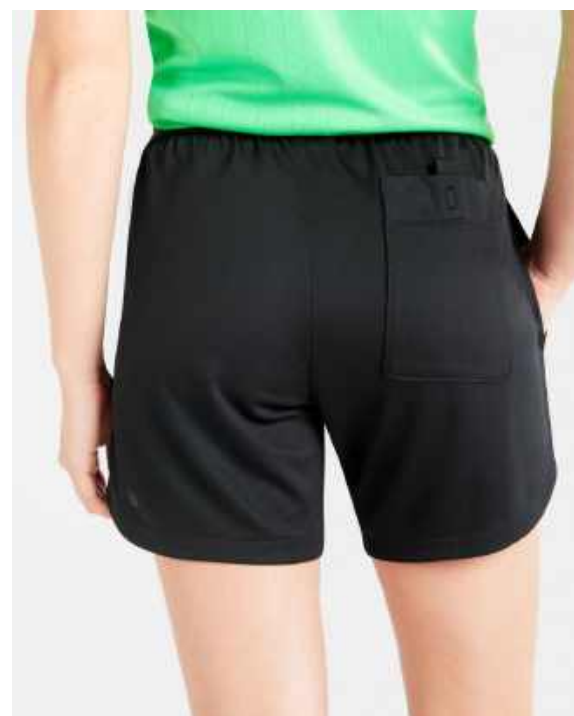

DH8269

Dri-Fit Women's Referee Shorts

Lifecycle

April 2022 - December 2025

Sizes

XS - XL

RRP £37.99

DH8269-010

Features

- Sweat-wicking fabric to help keep you cool and comfortable for the full 90 minutes.
- Dri-FIT technology moves sweat from your skin for quicker evaporation—helping you stay dry and comfortable.
- Side pockets and a back pocket let you store your essentials.
- Adjustable drawcord delivers a personalized fit.
- Slim fit for a tailored feel
- Machine wash