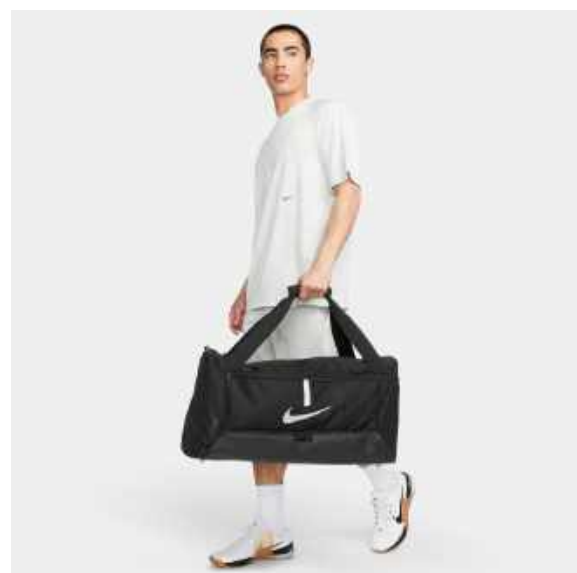

CU8090

Academy Team M Duffel Bag

Lifecycle

January 2021 - March 2025

Sizes

M

RRP £34.99

Features

- Main compartment is spacious enough for your ball and more.
- Zippered wet/dry compartment at the bottom helps keep things clean and organized
- Hand and shoulder straps let you carry your gear comfortably.
- Small interior pocket and zippered exterior pockets hold small valuables.
- 64L x 30W x 31H cm / 60L