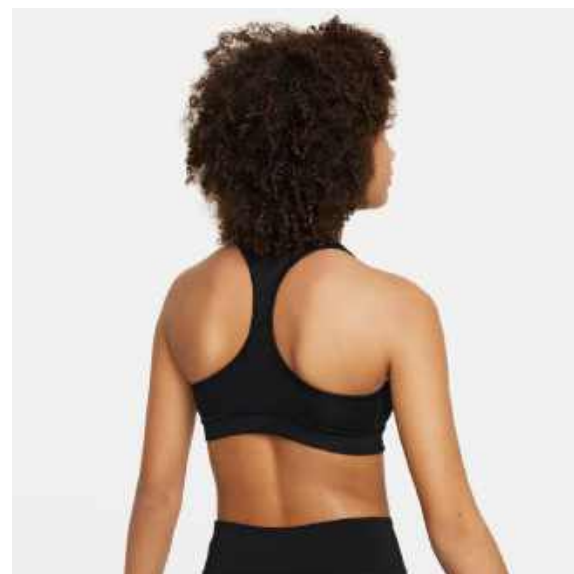

FJ7161

Nike Swoosh Big Kids' (Girls') Sports Bra

Lifecycle

January 2025 - December 2026

Sizes

XS - XL

RRP £22.99