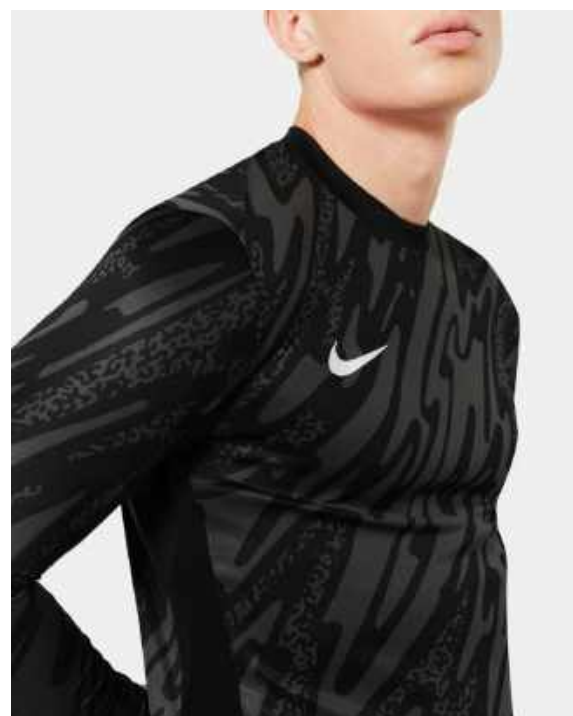

Features

- Nike Dri-FIT technology moves sweat away from your skin for quicker evaporation, helping you stay dry and comfortable.
- Slim fit for a tailored look and feel.