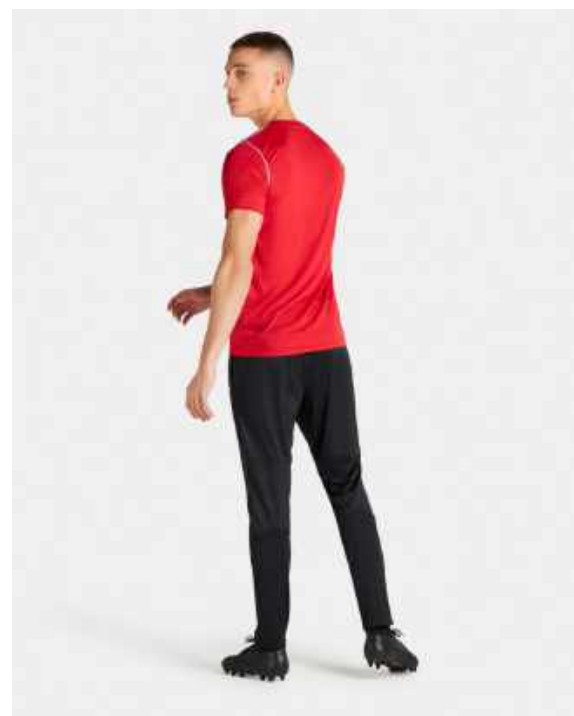

FJ3017-451

Features

- Dri-FIT technology helps keep you dry and comfortable
- Panels on the calves make it easy to change with boots.
- Side pockets hold your belongings.
- Standard fit for a relaxed, easy feel.
- Elastic waistband and drawcord.