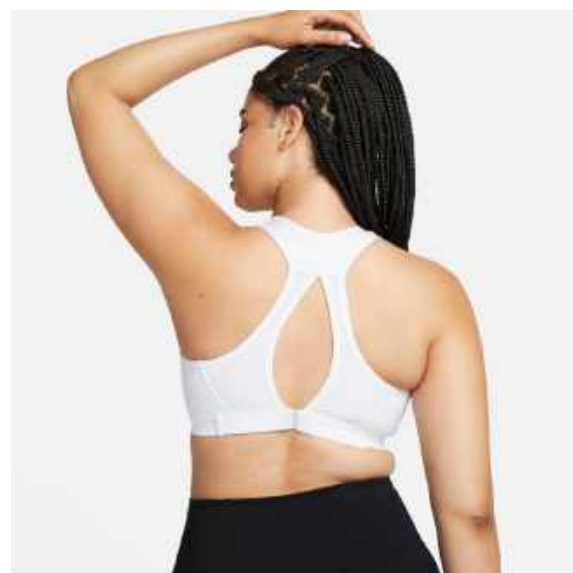

Features

- Nike Dri-FIT technology moves sweat away from your skin for quicker evaporation, helping you stay dry and comfortable
- The adjustable bottom band and longer neckline, back and armholes make it easy to slip on and off while giving you a customized fit
- Interior mesh lining, mesh back panels and a back cutout keep things breezy
- With ultra-stretchy fabric that adapts to your needs in the moment and moves with you like a second skin, your bra will be the last thing on your mind while you focus on your warmup, reps and cool down
- Available as of Fall 2023