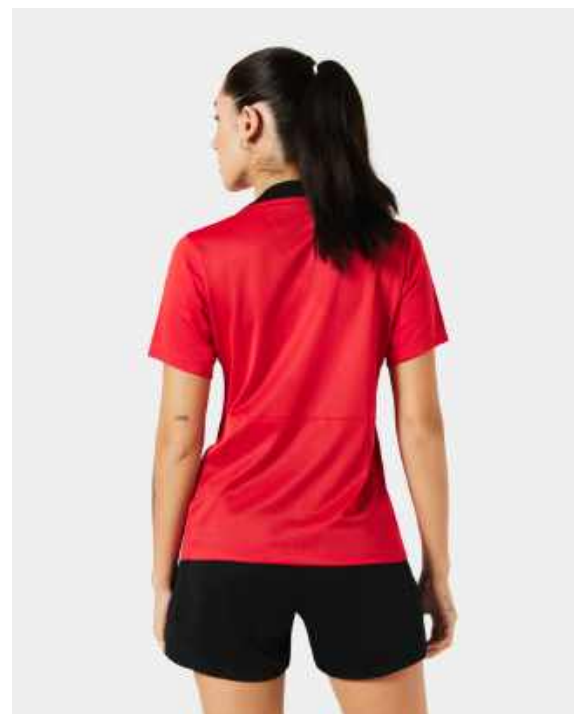

FD7594

Dri-Fit Women's Academy Pro 24 Training Top

Lifecycle

January 2024 - December 2025

Sizes

XS - 2XL

RRP £27.99