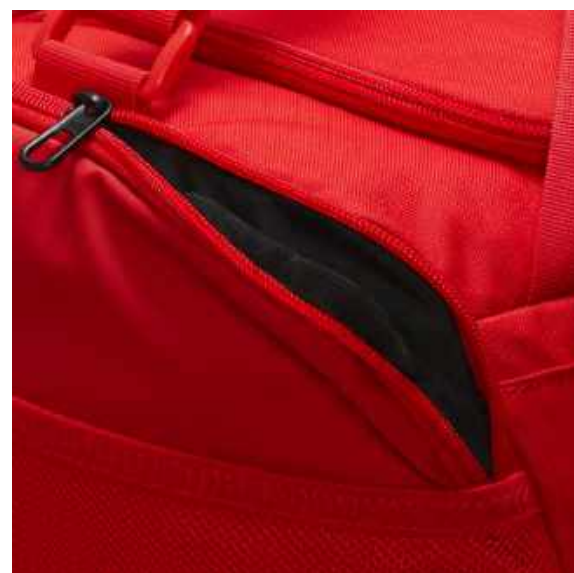

CU8097-410

CU8097-657

Features

- Zippered main compartment offers spacious storage.
- Separate wet/dry compartment helps keep things clean and organized.
- Hand and shoulder straps let you carry your gear comfortably.
- Small interior pocket and zippered exterior pockets hold small valuables.
- 53L x 26W x 28H cm / 41L