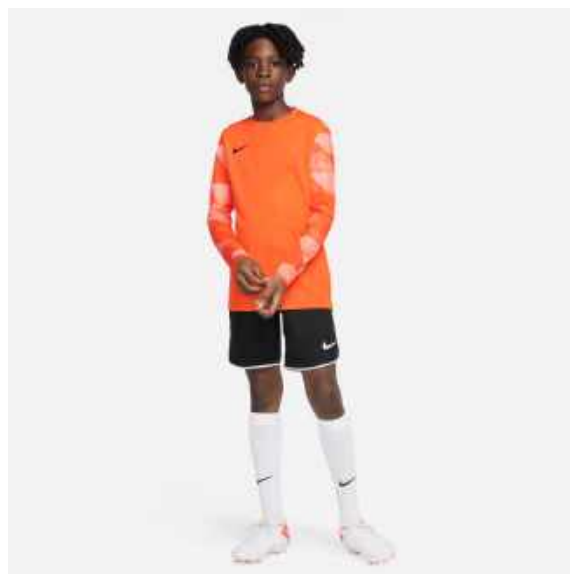

CJ6072

Dri-Fit Park IV GK Jersey L/S (Youth)

Lifecycle

January 2020 - December 2027

Sizes

XS - XL

RRP £27.99