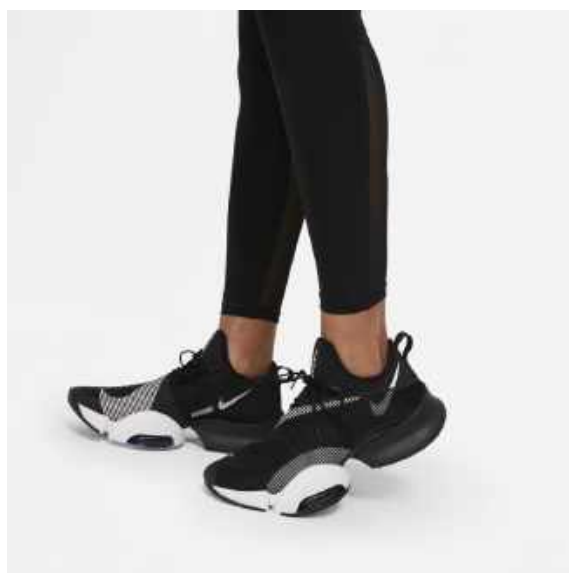

CZ9779

Women's Dri-Fit Nike Pro Tight

Lifecycle

January 2021 - December 2024

Sizes

XS - 2XL

RRP £39.99

CZ9779-010

Features

- Nike Dri-FIT technology helps you stay dry, comfortable and focused
- A wide, smooth mid-rise waistband feels supportive around your core
- Ventilated mesh panels along the back of the lower legs create airflow for breathability
- This product is made with at least 50% recycled polyester fibers