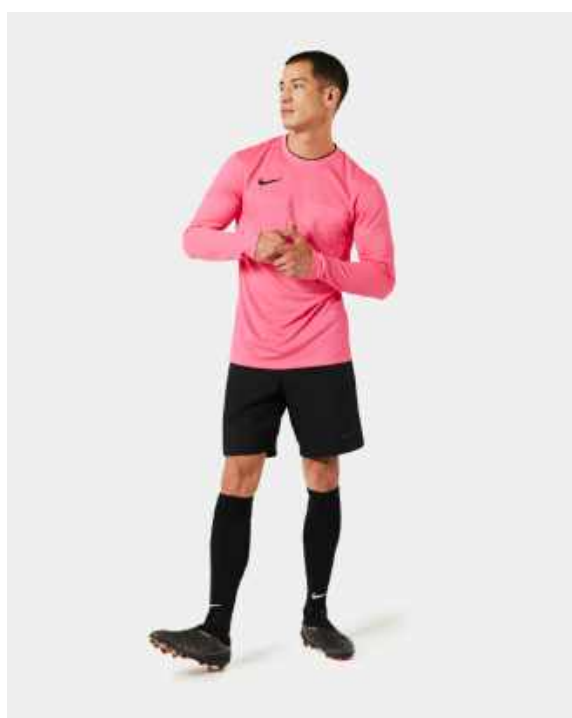

DH8027-702

DH8027-635

DH8027-645

DH8027-354

Features

- Nike Dri-FIT technology moves sweat away from your skin for quicker evaporation, helping you stay dry and comfortable.
- Pockets with hook-and loop closures let you keep your essentials secure on the field.