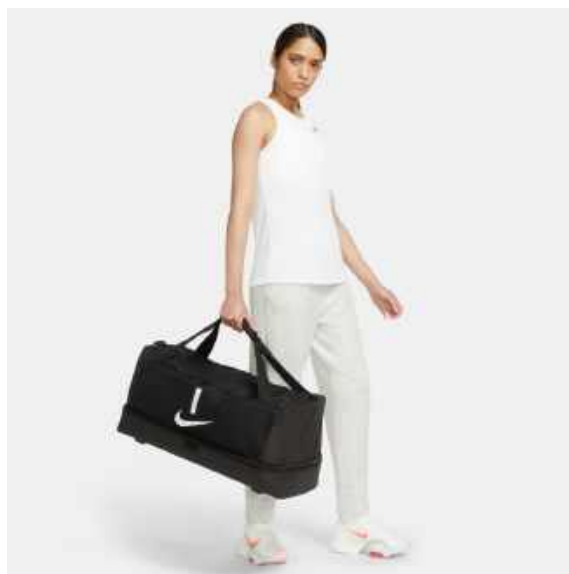

CU8087

Academy Team L Hardcase

Lifecycle

January 2021 - March 2025

Sizes

L

RRP £49.99

Features

- Main body compartment offers spacious storage.
- Hard bottom helps keep items safe from bumps and scrapes.
- Zippered wet/dry compartment at the bottom keeps things clean and organized.
- Handles can attach together for an alternate carrying option.
- 64L x 31W x 30H cm/ 59L