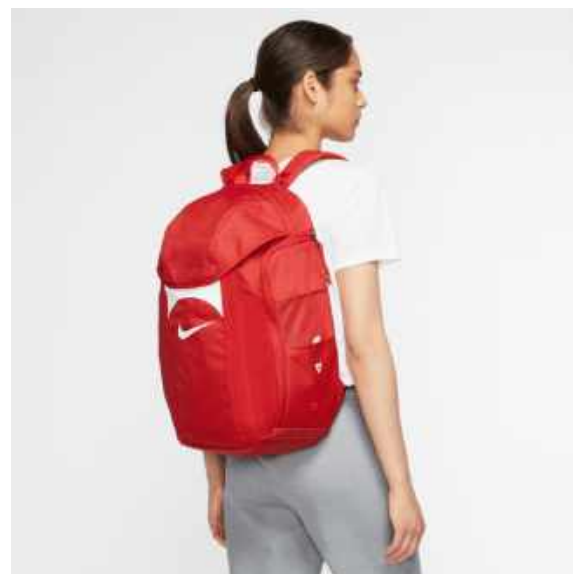

DV0761

Academy Team Backpack

Lifecycle

January 2023 - March 2025

Sizes

ONE SIZE

RRP £39.99

DV0761-011