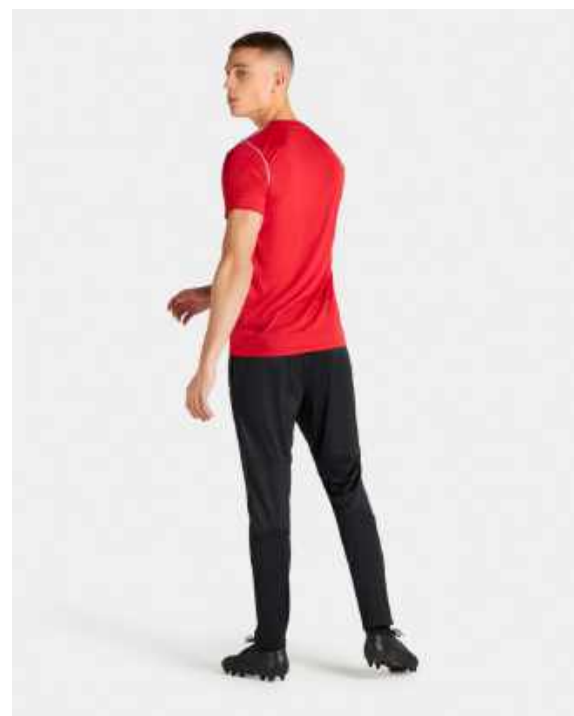

BV6877

Dri-Fit Park 20 Knit Pant

Lifecycle

January 2020 - December 2025

Sizes

S - 2XL

RRP £29.99

Features

- Dri-FIT technology helps keep you dry and comfortable
- Panels on the calves make it easy to change with boots.
- Side pockets hold you belongings.
- Standard fit for a relaxed, easy feel.
- Elastic waistband and drawcord.