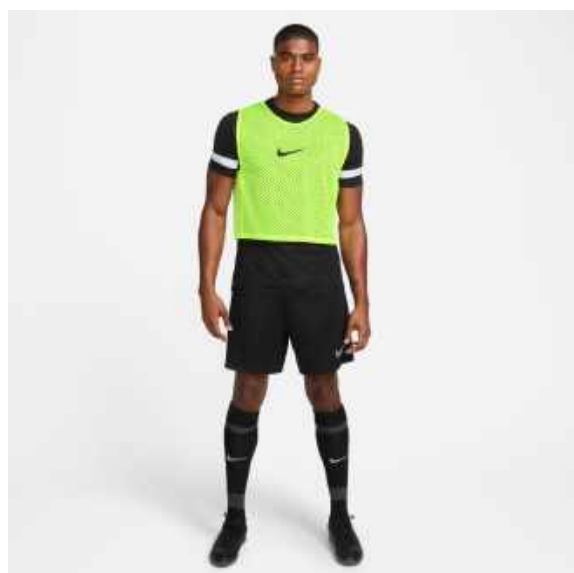

DV7425-313

DV7425-406

DV7425-616

DV7425-702

Features

- Dri-FIT technology helps keep you dry and comfortable.
- Mesh fabric feels lightweight and breathable.
- Standard fit for a relaxed, easy feel.
- 1 unit