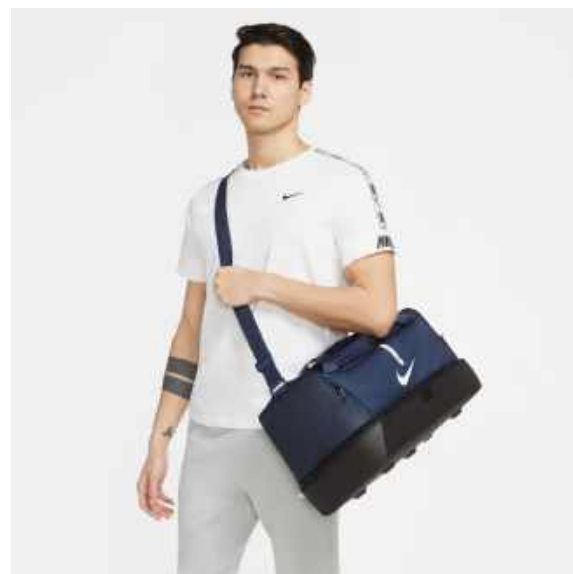

CU8096

Academy Team M Hardcase

Lifecycle

January 2021 - March 2025

Sizes

M

RRP £42.99

Features

- Main body compartment offers spacious storage.
- Hard bottom helps keep items safe from bumps and scrapes.
- Zippered wet/dry compartment at the bottom keeps gear clean and organized.
- Handles can attach together for an alternate carrying option.
- 53L x 30W x 27H cm/ 37L