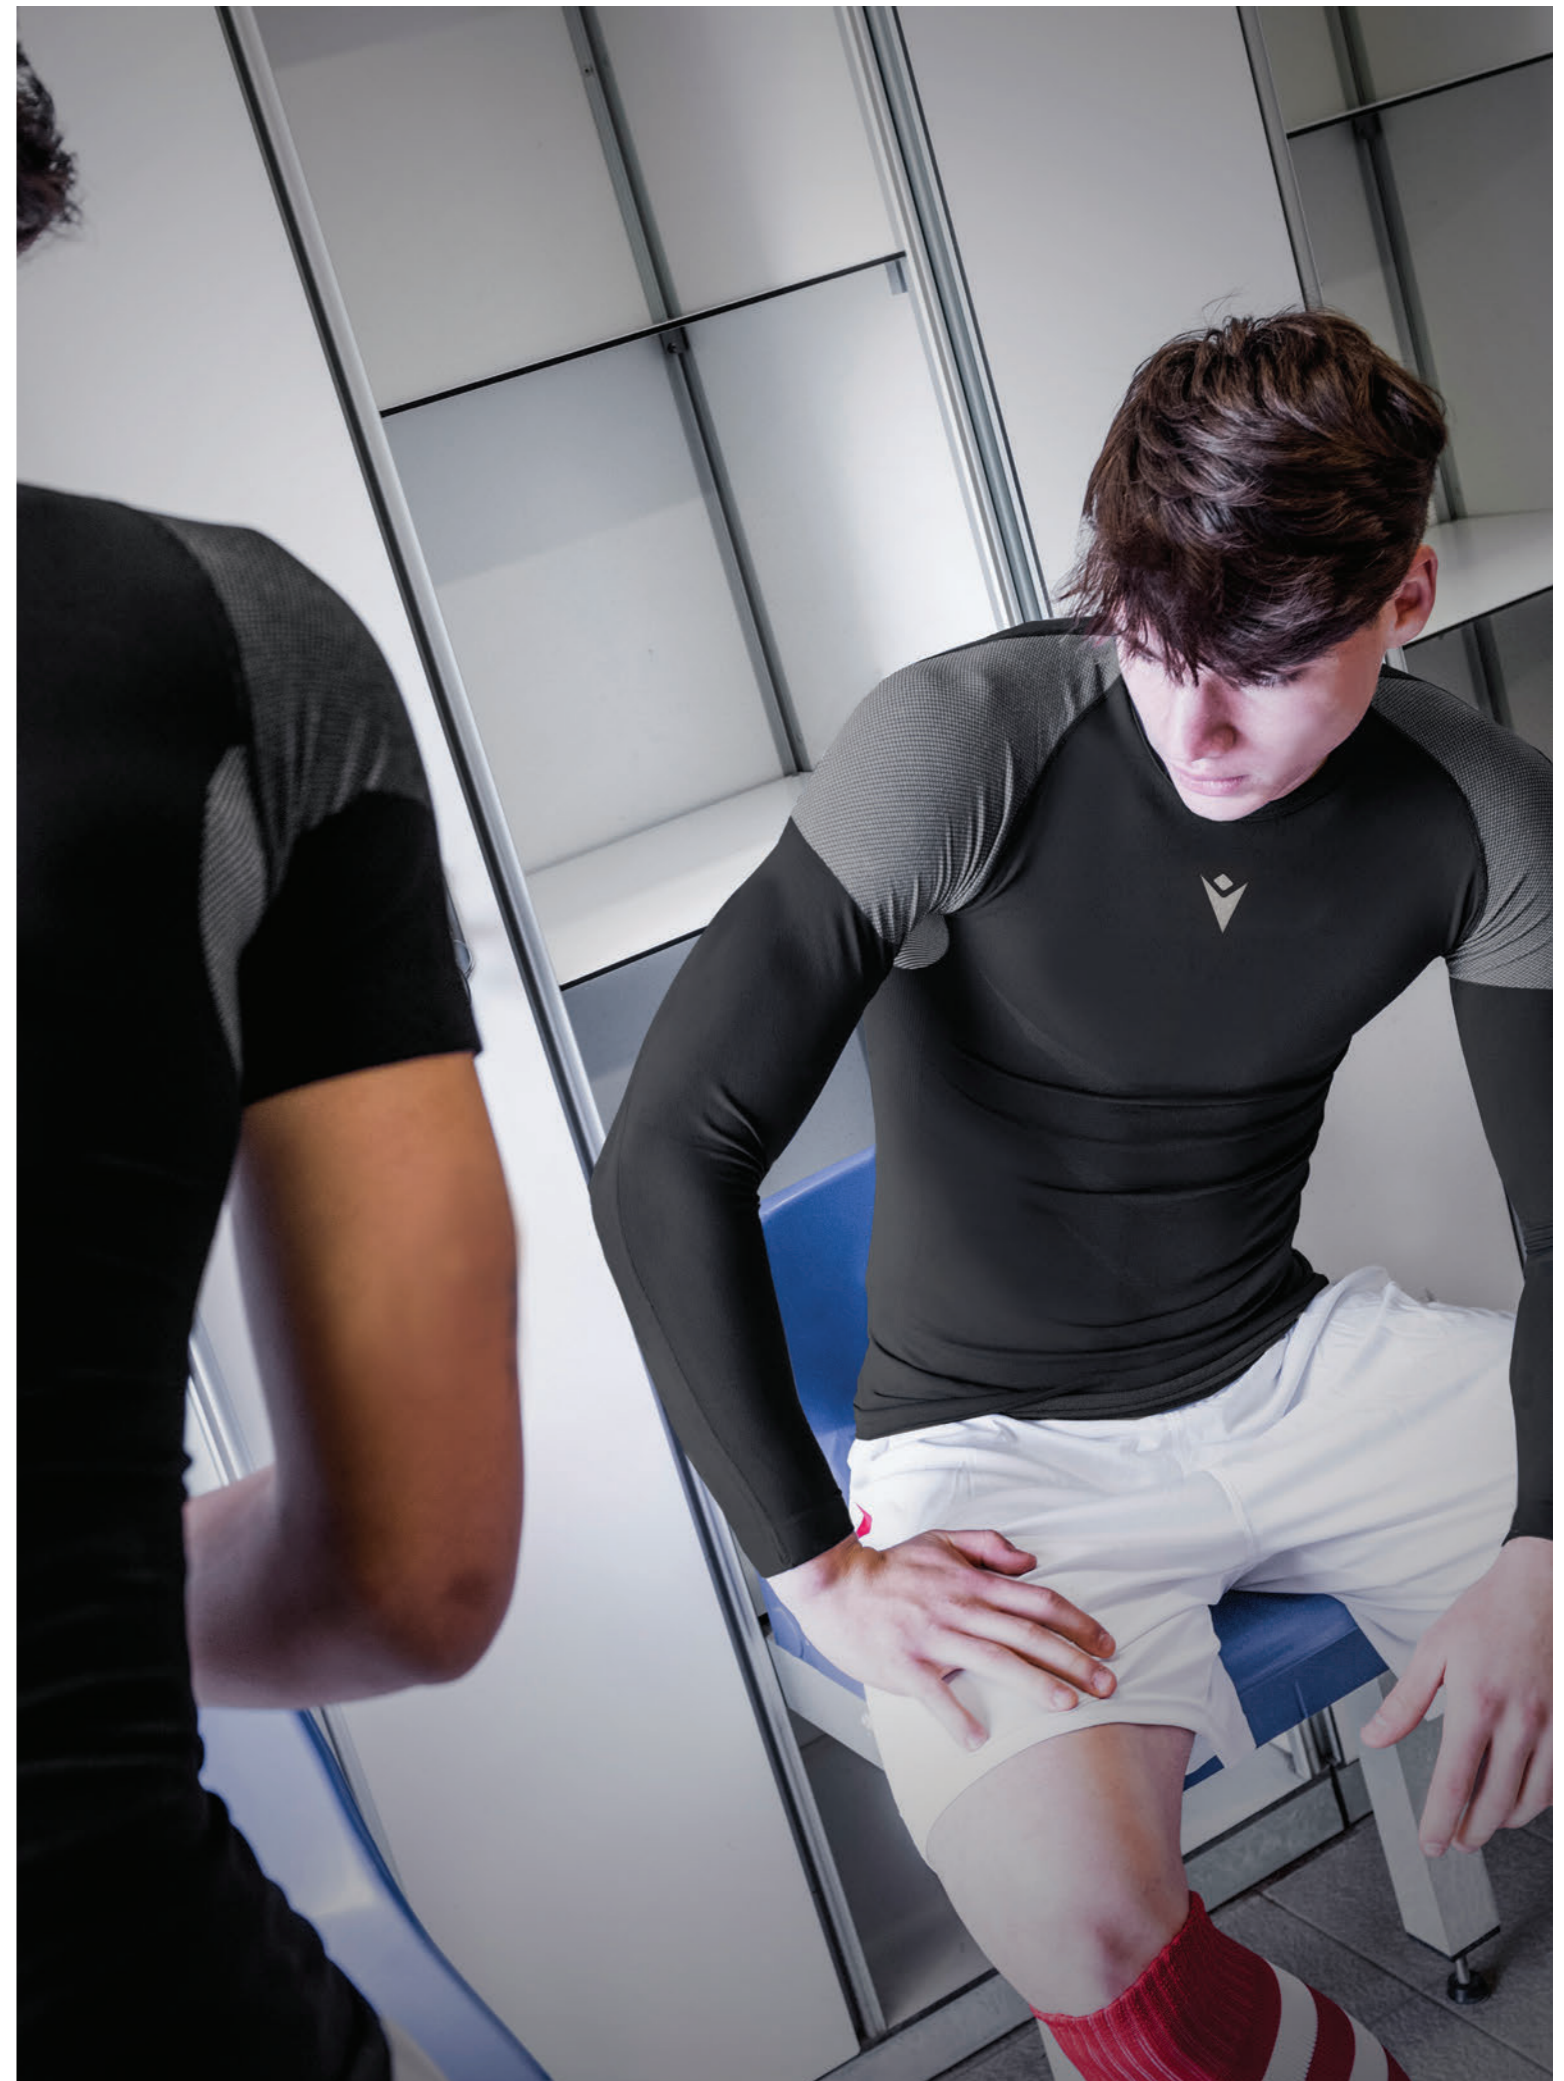

5333

QUINCE

UNDERSHORTS

ESPANTEX: 92% POLYESTER - 8% ELASTAN

SR	M	L	XL	2XL	3XL	4XL	5XL	RRP € 23,20	U-PAY € 17,40
JR	5XS	4XS	3XS	2XS	XS	S		RRP € 19,30	U-PAY € 14,50

Available until **2025**

SKINNY
FIT

- 01
  WHITE
  BIANCO
- 04
  GREEN
  VERDE
- 05
  YELLOW
  GIALLO
- 07
  NAVY
  NAVY
- 09
  BLACK
  NERO
- 10
  COLUMBIA
  CELESTE
- 13
  ORANGE
  ARANCIO
- 14
  CARDINAL
  GRANATA
- 15
  NEON YELLOW
  GIALLO FLUO
- 16
  NEON GREEN
  VERDE FLUO

8173

LOTUS

UNDERSHORTS

SKINTEX: 81% POLYESTER - 19% ELASTAN

SR	M	L	XL	2XL	3XL	4XL	5XL	RRP € 33,85	U-PAY € 25,40
JR	5XS	4XS	3XS	2XS	XS	S		RRP € 33,85	U-PAY € 25,40

Size S is subject to VAT in UK.

- › Right side pocket
  - › Reflective Macron Hero
  - › Exposed elastic
  - › Flatlock seam
- › Tasca laterale su fianco destro
  - › Macron Hero rifrangente
  - › Elastico a vista
  - › Cuciture piatte

SKINNY
FIT

- 01
  WHITE
  BIANCO
- 09
  BLACK
  NERO

817401

IVY

COMPRESSION PANTS

TIGHTEX: 82% POLYAMIDE - 18% ELASTAN

SR	M	L	XL	2XL	3XL	4XL	5XL	RRP € 65,55	U-PAY € 49,20
JR	5XS	4XS	3XS	2XS	XS	S		RRP € 65,55	U-PAY € 49,20

Size S is subject to VAT in UK.

- › Visible elastic with silicone inside
  - › 3-thread flatlock seams
  - › Reflective Macron Hero logo
- › Elastico a vista con silicone interno
  - › Cuciture piatte a 3 aghi
  - › Logo Macron Hero rifrangente

BODY
FIT

- BLACK
  NERO