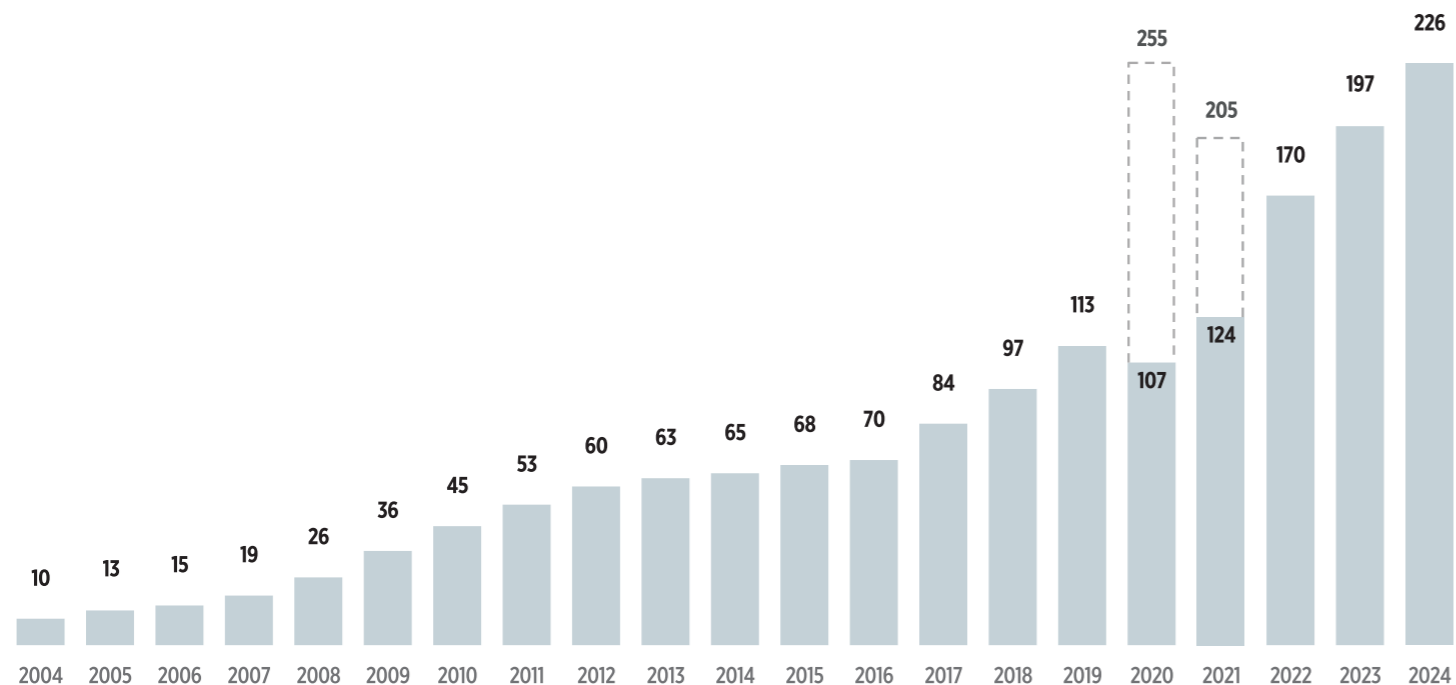

SCAN THE QR CODE
AND DISCOVER MORE

A SUCCESS STORY

Macron was founded in Bologna, Italy in 1971 and started its business as a sporting goods shop.

In the 1980s, Macron transformed from a sporting goods shop to a small manufacturing company and began producing garments for the leading sportswear brands of the time, such as Champions. Later, in the 1990s, Macron created its own brand and combined production for other brands with that of its own brand.

The journey of growth and success has spanned over 50 years, leading to remarkable results. Since 2004, our turnover has surged from €10 million to 226 million by 2024, with over 80% of our revenue generated from international markets.

Il percorso di crescita e successo si estende da oltre 50 anni, portando a risultati straordinari. Dal 2004, il fatturato è cresciuto da 10 milioni di euro ai 226 milioni per il 2024, con più dell'80% dei ricavi generati dai mercati internazionali.