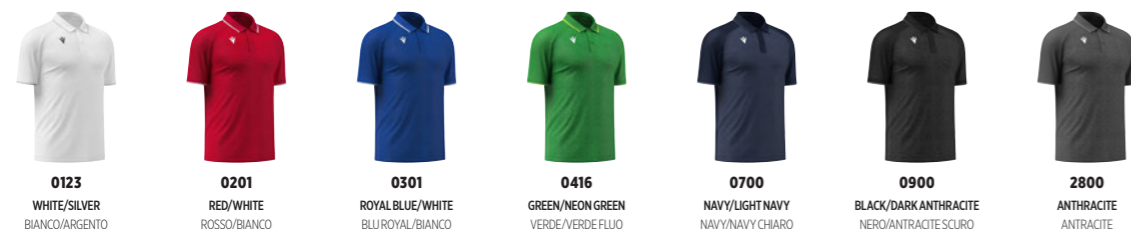

80000008
AULOS
POLO

Available until **2027**

HYDROTEX + MICROMESH: 100% POLYESTER

SR	M	L	XL	2XL	3XL	4XL	5XL	RRP € 31,70	U-PAY € 23,80
JR	5XS	4XS	3XS	2XS	XS	S		RRP € 26,40	U-PAY € 19,80

- › 2-button polo shirt collar with knitted placket
- › Knitted cuffs
- › Melange texture on the front
- › Micromesh back
- › Macron Hero logo in silicone on front
- › Collo a polo a 2 bottoni con vela in maglieria
- › Palsi in maglieria
- › Texture melange su fronte
- › Retro in micromesh
- › Logo Macron Hero in silicone su fronte