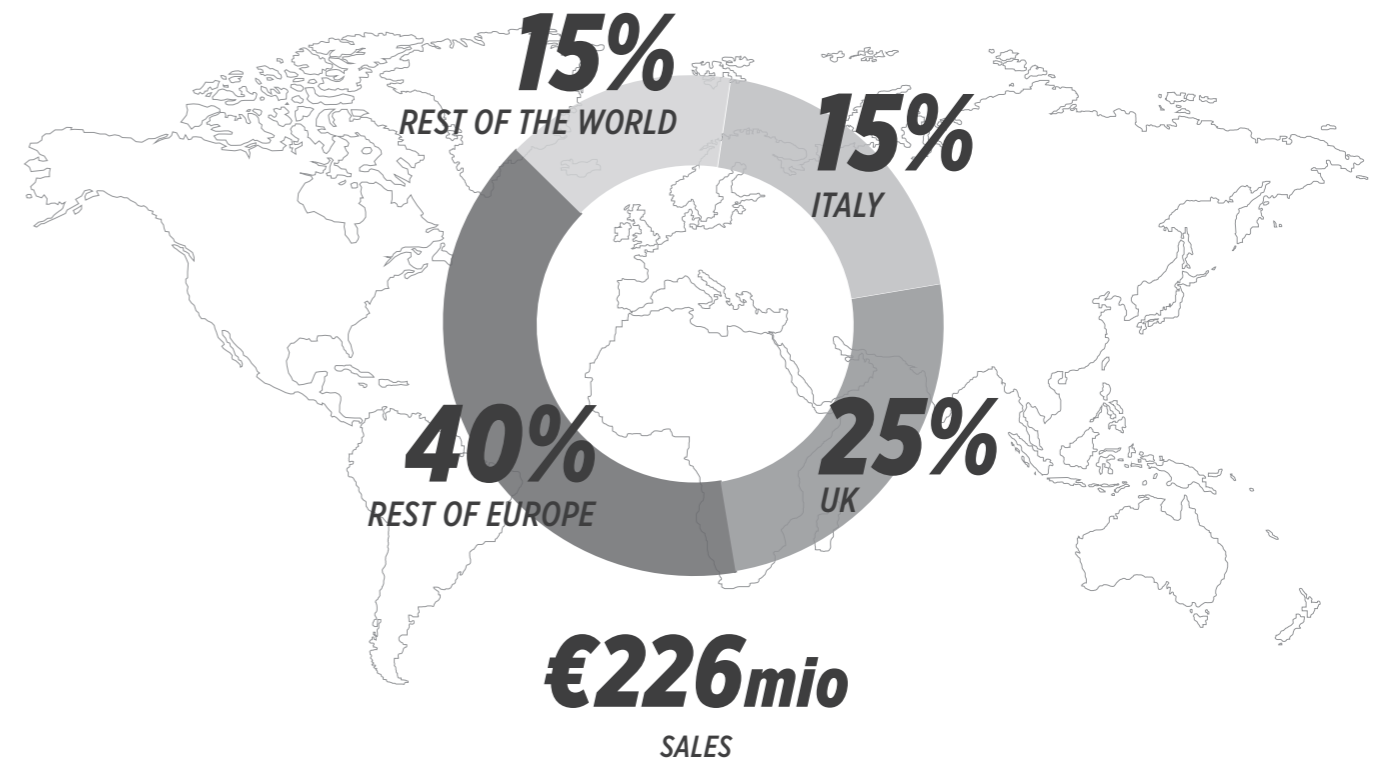

A GLOBAL BUSINESS

IN NUMBERS

+300
Number
Of Employees

+850
Multibrand
Stores

+169
Monobrand
Network

+13mio
Units Sold
Per Year

+100
Sponsored
Pro Clubs

MACRON 4 THE PLANET