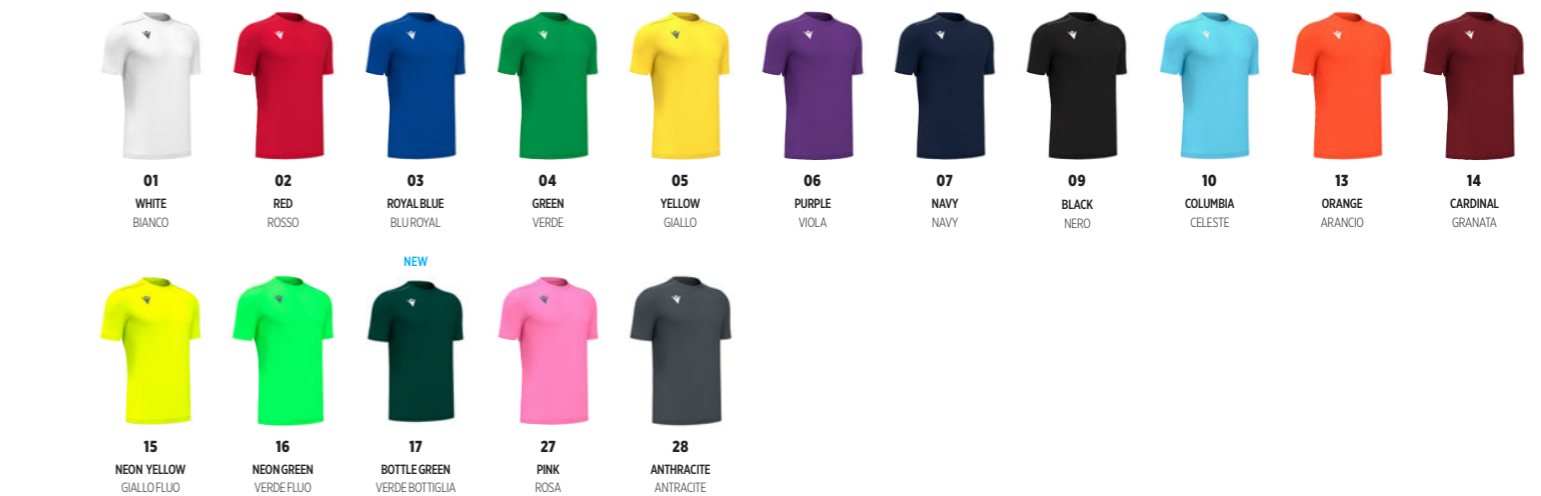

3313
ADAMANT
YOUTH BASEBALL MATCH DAY PANTS
HEAVY EVERTEX: 100% POLYESTER

SR	M	L	XL	2XL	3XL	4XL	5XL	RRP € 33,40	U-PAY € 25,05
JR	5XS	4XS	3XS	2XS	XS	S		RRP € 27,80	U-PAY € 20,85

80000158
DIAMOND EVO
BASEBALL MATCH DAY PANTS
HEAVY EVERTEX: 100% POLYESTER

SR	M	L	XL	2XL	3XL	4XL	5XL	RRP € 45,50	U-PAY € 34,15
JR	5XS	4XS	3XS	2XS	XS	S		RRP € 37,90	U-PAY € 28,45

5179 **5079**
RIGEL HERO
MATCHDAY/TRAINING JERSEY
EVERTEX: 100% POLYESTER

SR	M	L	XL	2XL	3XL	4XL	5XL	RRP € 17,30	U-PAY € 13,00
JR	5XS	4XS	3XS	2XS	XS	S		RRP € 14,40	U-PAY € 10,80

- › Piping on shoulder
- › Ribbed crew neck
- › Piping su spalla
- › Girocollo in costina

3712
DRAKE
BASEBALL MATCH DAY JERSEY
POLYDRY: 100% POLYESTER

SR	M	L	XL	2XL	3XL	4XL	5XL	RRP € 29,65	U-PAY € 22,25
JR	5XS	4XS	3XS	2XS	XS	S		RRP € 24,70	U-PAY € 18,55