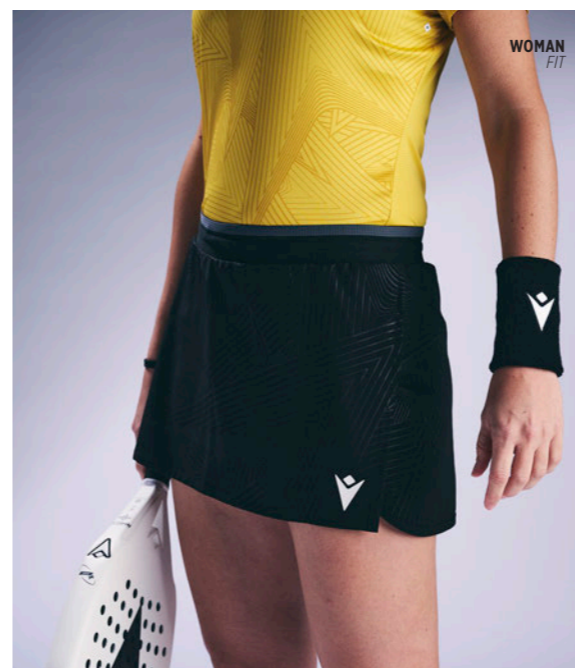

WOMAN
FIT

CECILIA II ICON

NEW

Available until 2026

MATCH DAY SKIRT

MICROFIBER STRETCH: 92% POLYESTER - 8% ELASTAN

SR	M	L	XL	2XL	3XL	4XL	5XL
JR	5XS	4XS	3XS	2XS	XS	S	

Size S, XS are subject to VAT in UK.

- Waistband with exposed elastic and flat drawstring
- Skirt in stretch microfiber
- Undershorts in stretch fabric
- Inner ball pocket
- Embossed texture
- Macron Hero logo in silicone on front

- Fascione con elastico a vista e coulisse piatta
- Gonnellino in microfibra stretch
- Undershorts in tessuto stretch
- Tasca interna portapallina
- Texture embossata
- Logo Macron Hero in silicone su fronte