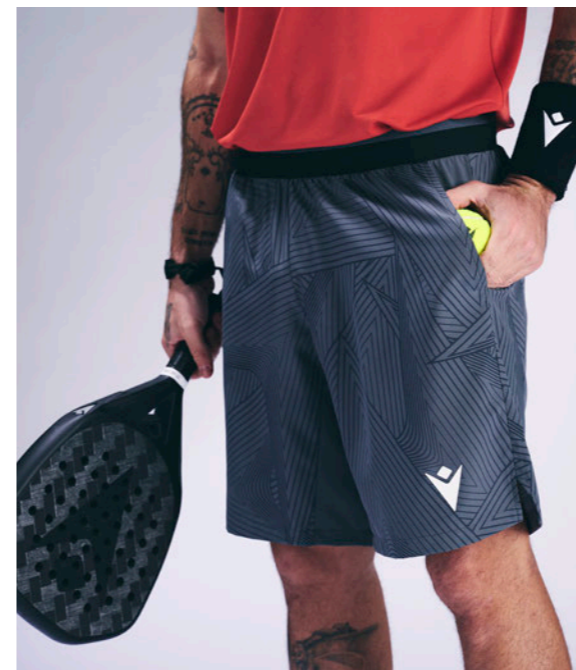

MATCH DAY SHORTS

MICROFIBER STRETCH: 92% POLYESTER - 8% ELASTAN

SR	M	L	XL	2XL	3XL	4XL	5XL	RRP	U-PAY
JR	5XS	4XS	3XS	2XS	XS	S		€ 51,60	€ 38,70

Size S is subject to VAT in UK.

- › Waistband with exposed elastic and flat drawstring
- › Undershorts in stretch fabric
- › Side pockets
- › Side vents
- › Macron Hero logo in silicone on front

- › Fascione con elastico a vista e coulisse piatta
- › Undershorts in tessuto stretch
- › Tasche laterali
- › Spacchetti laterali
- › Logo Macron Hero in silicone su fronte