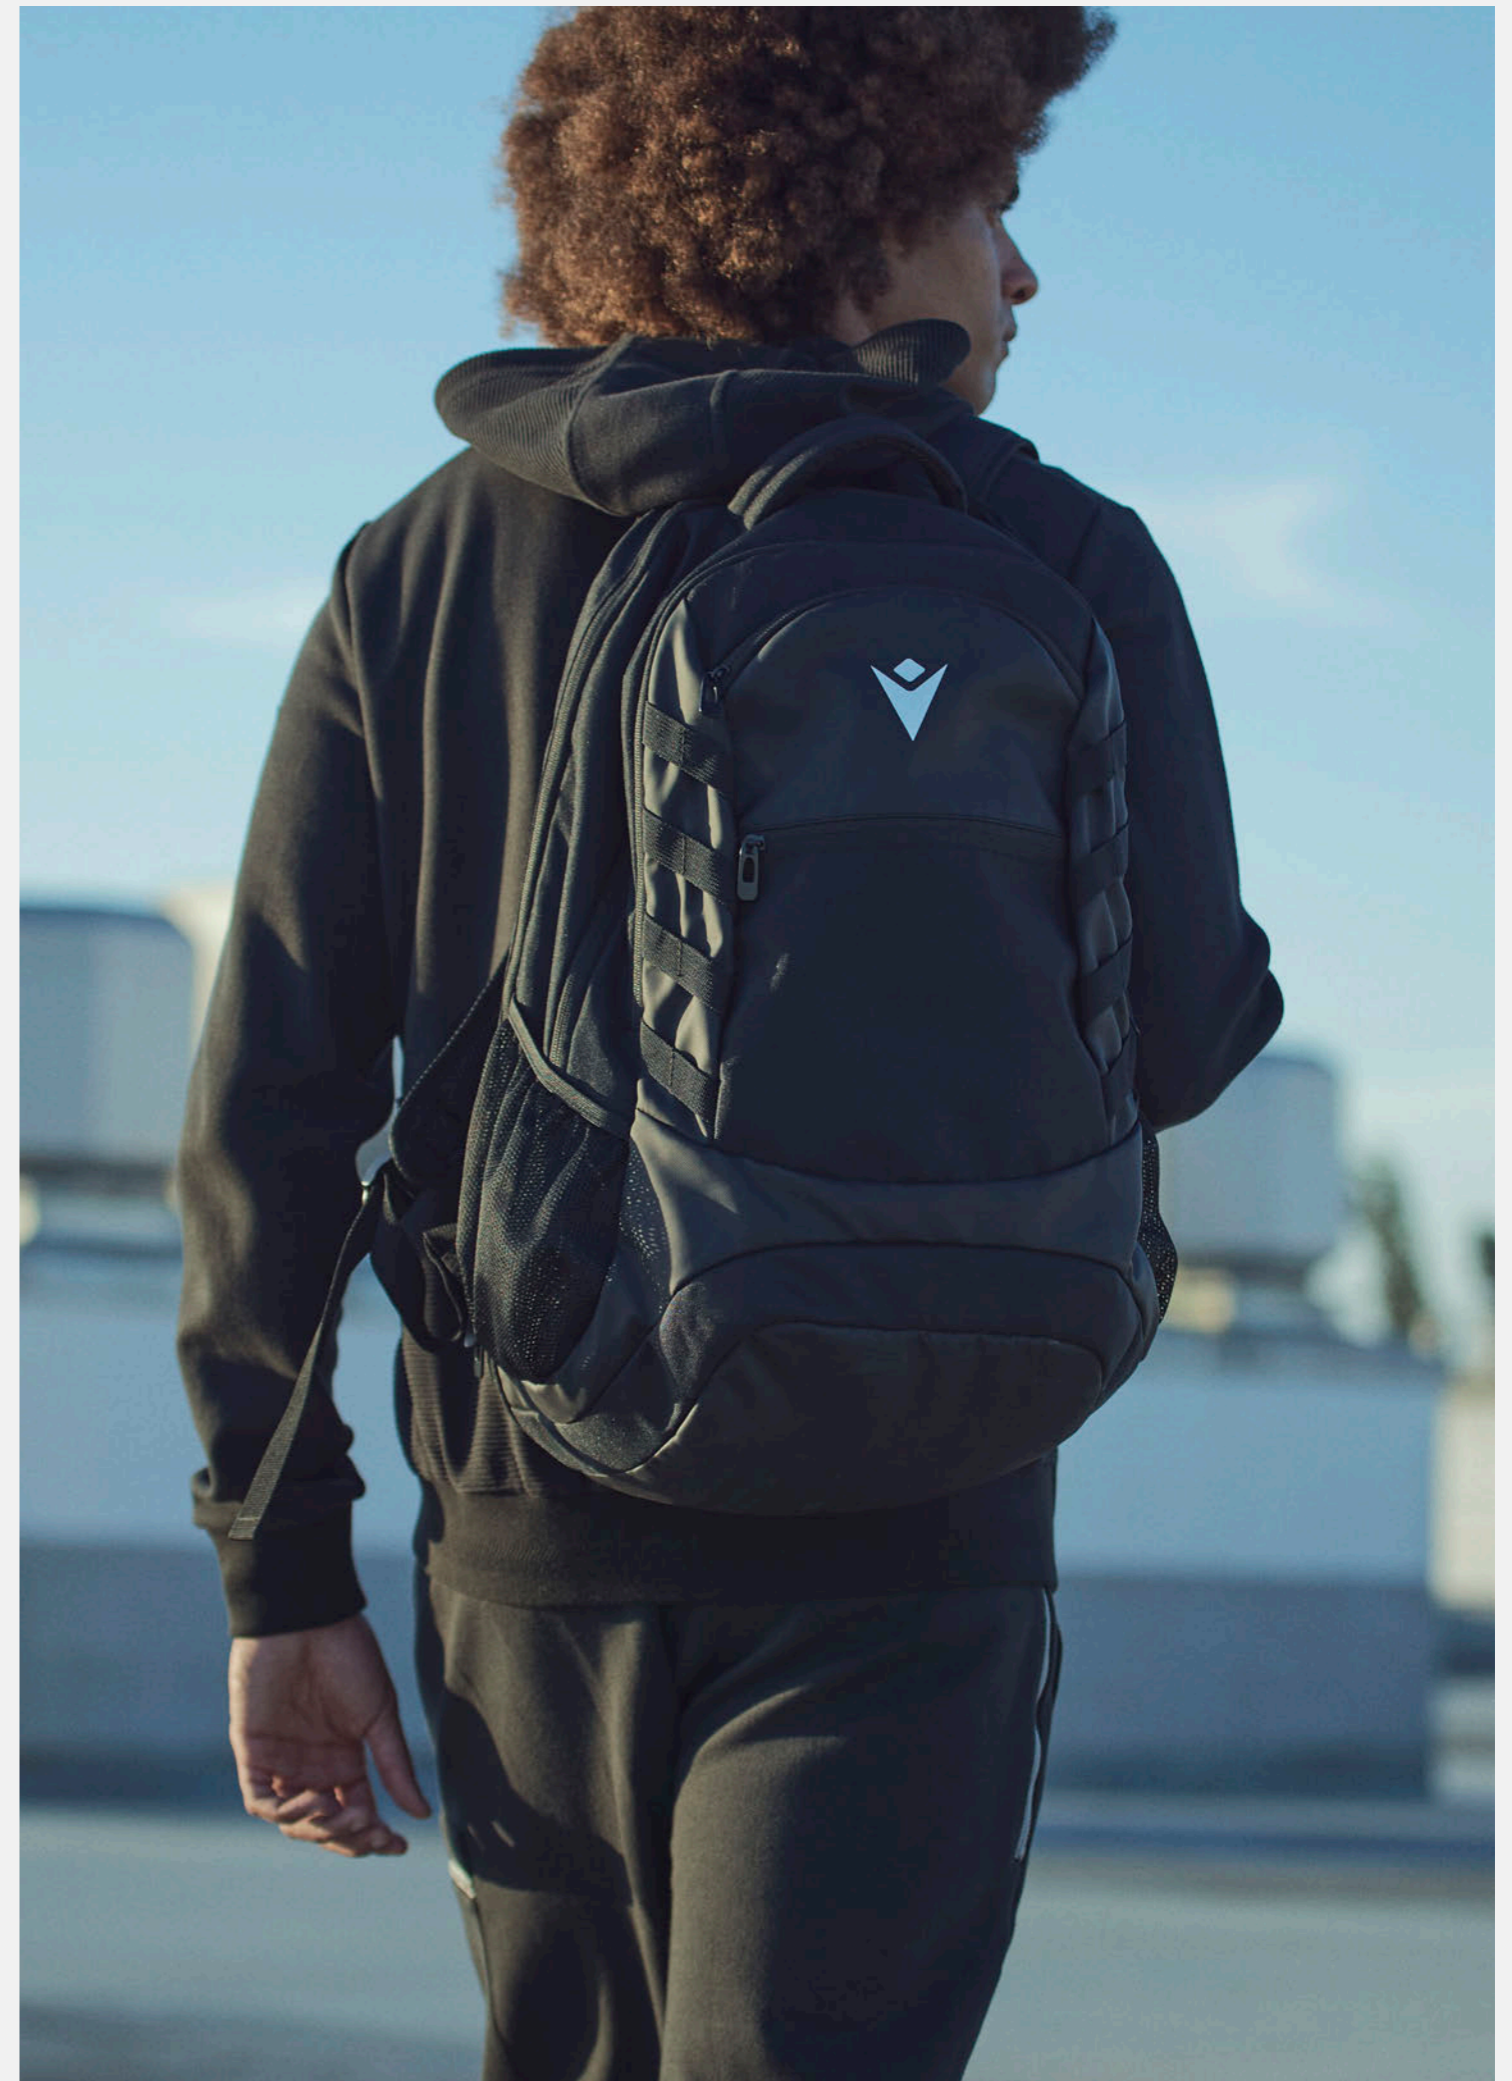

QUEST *ICON* NEW

BACKPACK

100% POLYESTER

25 LT
39 CM (W) X 53 CM (H)

RRP € 27,60

U-PAY € 20,70

Price 1 pc

Available until **2026**

10 PCS

TAKEOFF *ICON* NEW

BACKPACK

100% POLYESTER

35,3 LT
34 CM (W) X 52 CM (H) X 20 CM (W)

RRP € 64,80

U-PAY € 48,60

Available until **2026**

HEROES NEW

BACKPACK

100% POLYESTER

20,2 LT
42 CM (W) X 30 CM (H) X 16 CM (D)

RRP € 96,00

U-PAY € 72,00