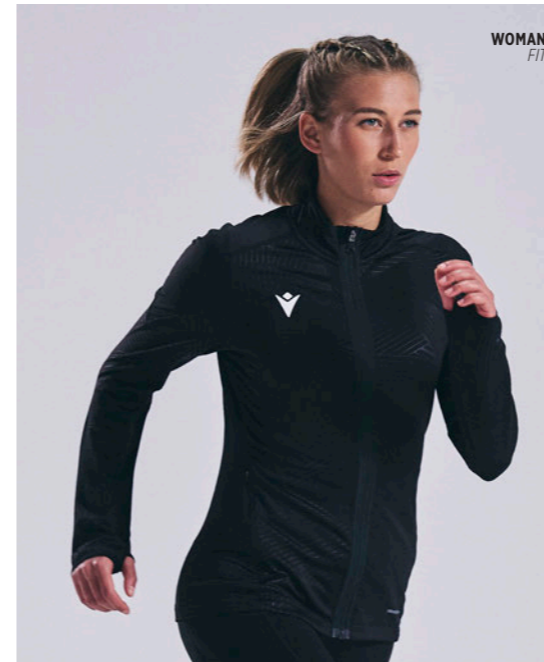

WOMEN ACTIVEWEAR ICONS

WOMAN FIT

BEATRIX ICON NEW

Available until **2026**

BRA

FLEXI: 78% POLYESTER - 22% ELASTAN

SR	M	L	XL	2XL	3XL	4XL	5XL		
JR	5XS	4XS	3XS	2XS	XS	S			

Size S and XS are subject to VAT in UK.

- Exposed elastic
- Removable padding
- Embossed texture
- Printed Macron Hero logo

- Elastico a vista
- Imbottitura estraibile
- Texture embossata
- Logo Macron Hero stampato

RRP	€ 40,80	U-PAY	€ 30,60
RRP	€ 40,80	U-PAY	€ 30,60

100000950001
BLACK
NERO

WOMAN FIT

DIONE ICON NEW

Available until **2026**

SHIRT

SOFT JACQUARD: 81% POLYESTER - 19% ELASTAN

SR	M	L	XL	2XL	3XL	4XL	5XL		
JR	5XS	4XS	3XS	2XS	XS	S			

Size S and XS are subject to VAT in UK.

- Crew neck in fabric
- Bonded seams on shoulders, sleeve hems, and garment hem
- Jacquard texture
- Macron Hero logo in silicone on front
- Back in light mesh
- Shaped shirt bottom

- Girocollo in tessuto
- Cuciture incollate su spalle, fondo maniche e fondo maglia
- Texture jacquardata
- Texture jacquardata su fronte
- Retro in light mesh
- Fondo sagomato della maglia

RRP	€ 50,40	U-PAY	€ 37,80
RRP	€ 50,40	U-PAY	€ 37,80

100000940001
WHITE
BIANCO

100000930001
BLACK
NERO

WOMAN FIT

ESTELLE ICON NEW

Available until **2026**

FULL ZIP TOP

SUPPLEX: 88% POLYESTER - 12% ELASTAN

SR	M	L	XL	2XL	3XL	4XL	5XL		
JR	5XS	4XS	3XS	2XS	XS	S			

Size S and XS are subject to VAT in UK.

- Full-length reverse nylon zip with self-locking slider
- Side pockets with invisible zip
- Thumb hole
- Macron Hero logo in silicone on front
- Embossed texture
- Snood

- Full zip nylon rovesciata con cursore autobloccante
- Tasche laterali con zip invisibile
- Foro per uscita pollice
- Logo Macron Hero in silicone su fronte
- Texture embossata
- Salvacollo

RRP	€ 90,00	U-PAY	€ 67,50
RRP	€ 90,00	U-PAY	€ 67,50

100000920001
BLACK
NERO