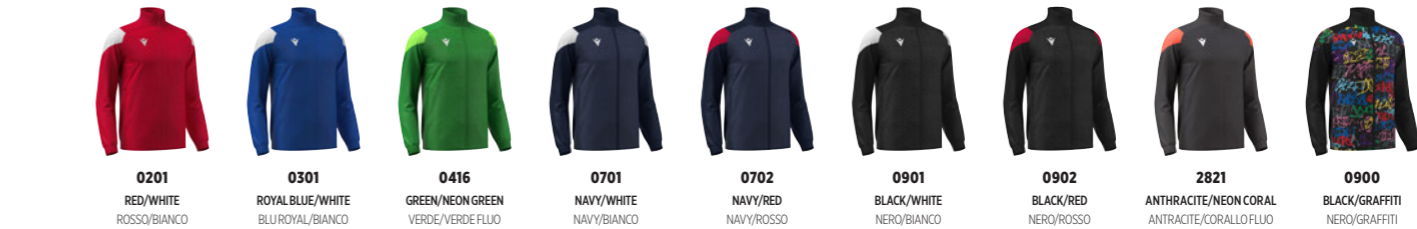

8521
TIAMAT
MICROFIBER HOODY FULL LENGTH ZIP TOP
MICROFIBER + POLY DIAGONAL: 100% POLYESTER

Available until **2026**

SR	M	L	XL	2XL	3XL	4XL	5XL	RRP € 75,60	U-PAY € 56,70
JR	5XS	4XS	3XS	2XS	XS	S		RRP € 63,00	U-PAY € 47,25

- Embossed texture on front
- Microfibre front with mesh lining
- Full-length die-cast zip
- Pockets with reverse nylon zips with auto-locking slider
- Microfibre hood with mesh lining
- Texture embossata su fronte
- Fronte in microfibra con fodera in mesh
- Full zip pressofusa
- Tasche con zip nylon rovesciata
- Cappuccio in microfibra con fodera mesh

8000007
PROMETHEUS
MICROFIBER FULL LENGTH ZIP TOP
MICROFIBER + POLY DIAGONAL + MESH LINING: 100% POLYESTER

Available until **2027**

SR	M	L	XL	2XL	3XL	4XL	5XL	RRP € 75,60	U-PAY € 56,70
JR	5XS	4XS	3XS	2XS	XS	S		RRP € 63,00	U-PAY € 47,25

- Full-length die-cast zip
- Pockets with die-cast zips
- Melange texture on the front
- Microfibre front with mesh lining
- Knitted cuffs, neck and rear waistband
- Dye-sub graffiti design on front and sleeve insert
- Full zip pressofusa
- Tasche con zip pressofusa
- Texture melange su fronte
- Fronte in microfibra con fodera in mesh
- Polsi, collo e fascione retro in maglieria
- Design graffiti sublimato su fronte e inserto manica