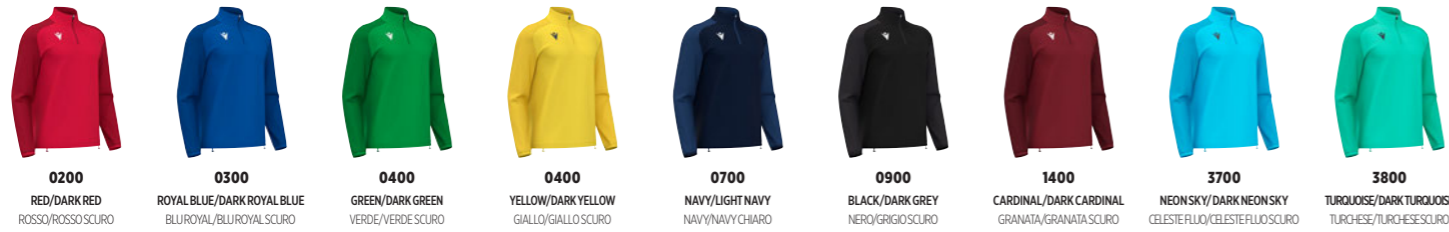

8765

ARNO

TRAINING 1/4 ZIP TOP

POLY DRY + MICROMESH: 100% POLYESTER

SR	M	L	XL	2XL	3XL	4XL	5XL	RRP € 32,90	U-PAY € 24,70
JR	5XS	4XS	3XS	2XS	XS	S		RRP € 27,40	U-PAY € 20,55

- › 1/4 reverse zip with self-locking slider and snood
- › Micromesh inserts in armholes and sides
- › Bottom with drawstring
- › 1/4 zip rovesciata con cursore autobloccante e salvacollo
- › Inserti in micromesh su giromanica e fianchi
- › Fondo con coulisse