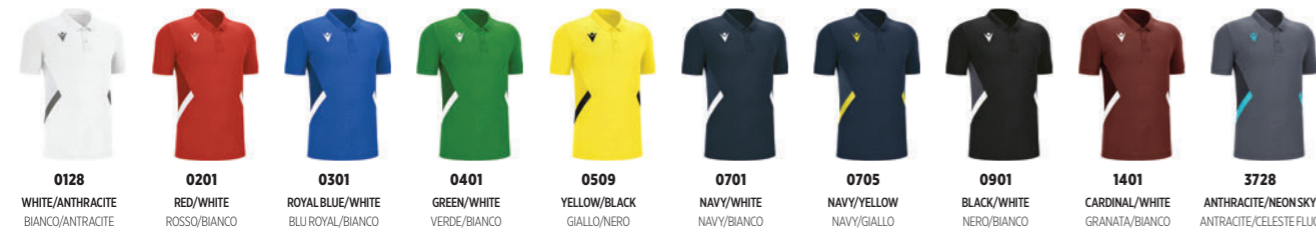

6364
RAP
POLO

Available until **2026**

HYDROTEX + MICROMESH: 100% POLYESTER

SR	M	L	XL	2XL	3XL	4XL	5XL	RRP € 31,35	U-PAY € 23,55
JR	5XS	4XS	3XS	2XS	XS	S		RRP € 26,10	U-PAY € 19,60

- › Embossed texture on front
- › 2-button polo with knitted placket
- › Knitted cuffs
- › Micromesh polo back
- › Silicone Macron Hero logo
- › Texture embossata su fronte
- › Polo a 2 bottoni con vela in maglieria
- › Palsi fondo manica in maglieria
- › Retro polo in micromesh
- › Logo Macron Hero in silicone