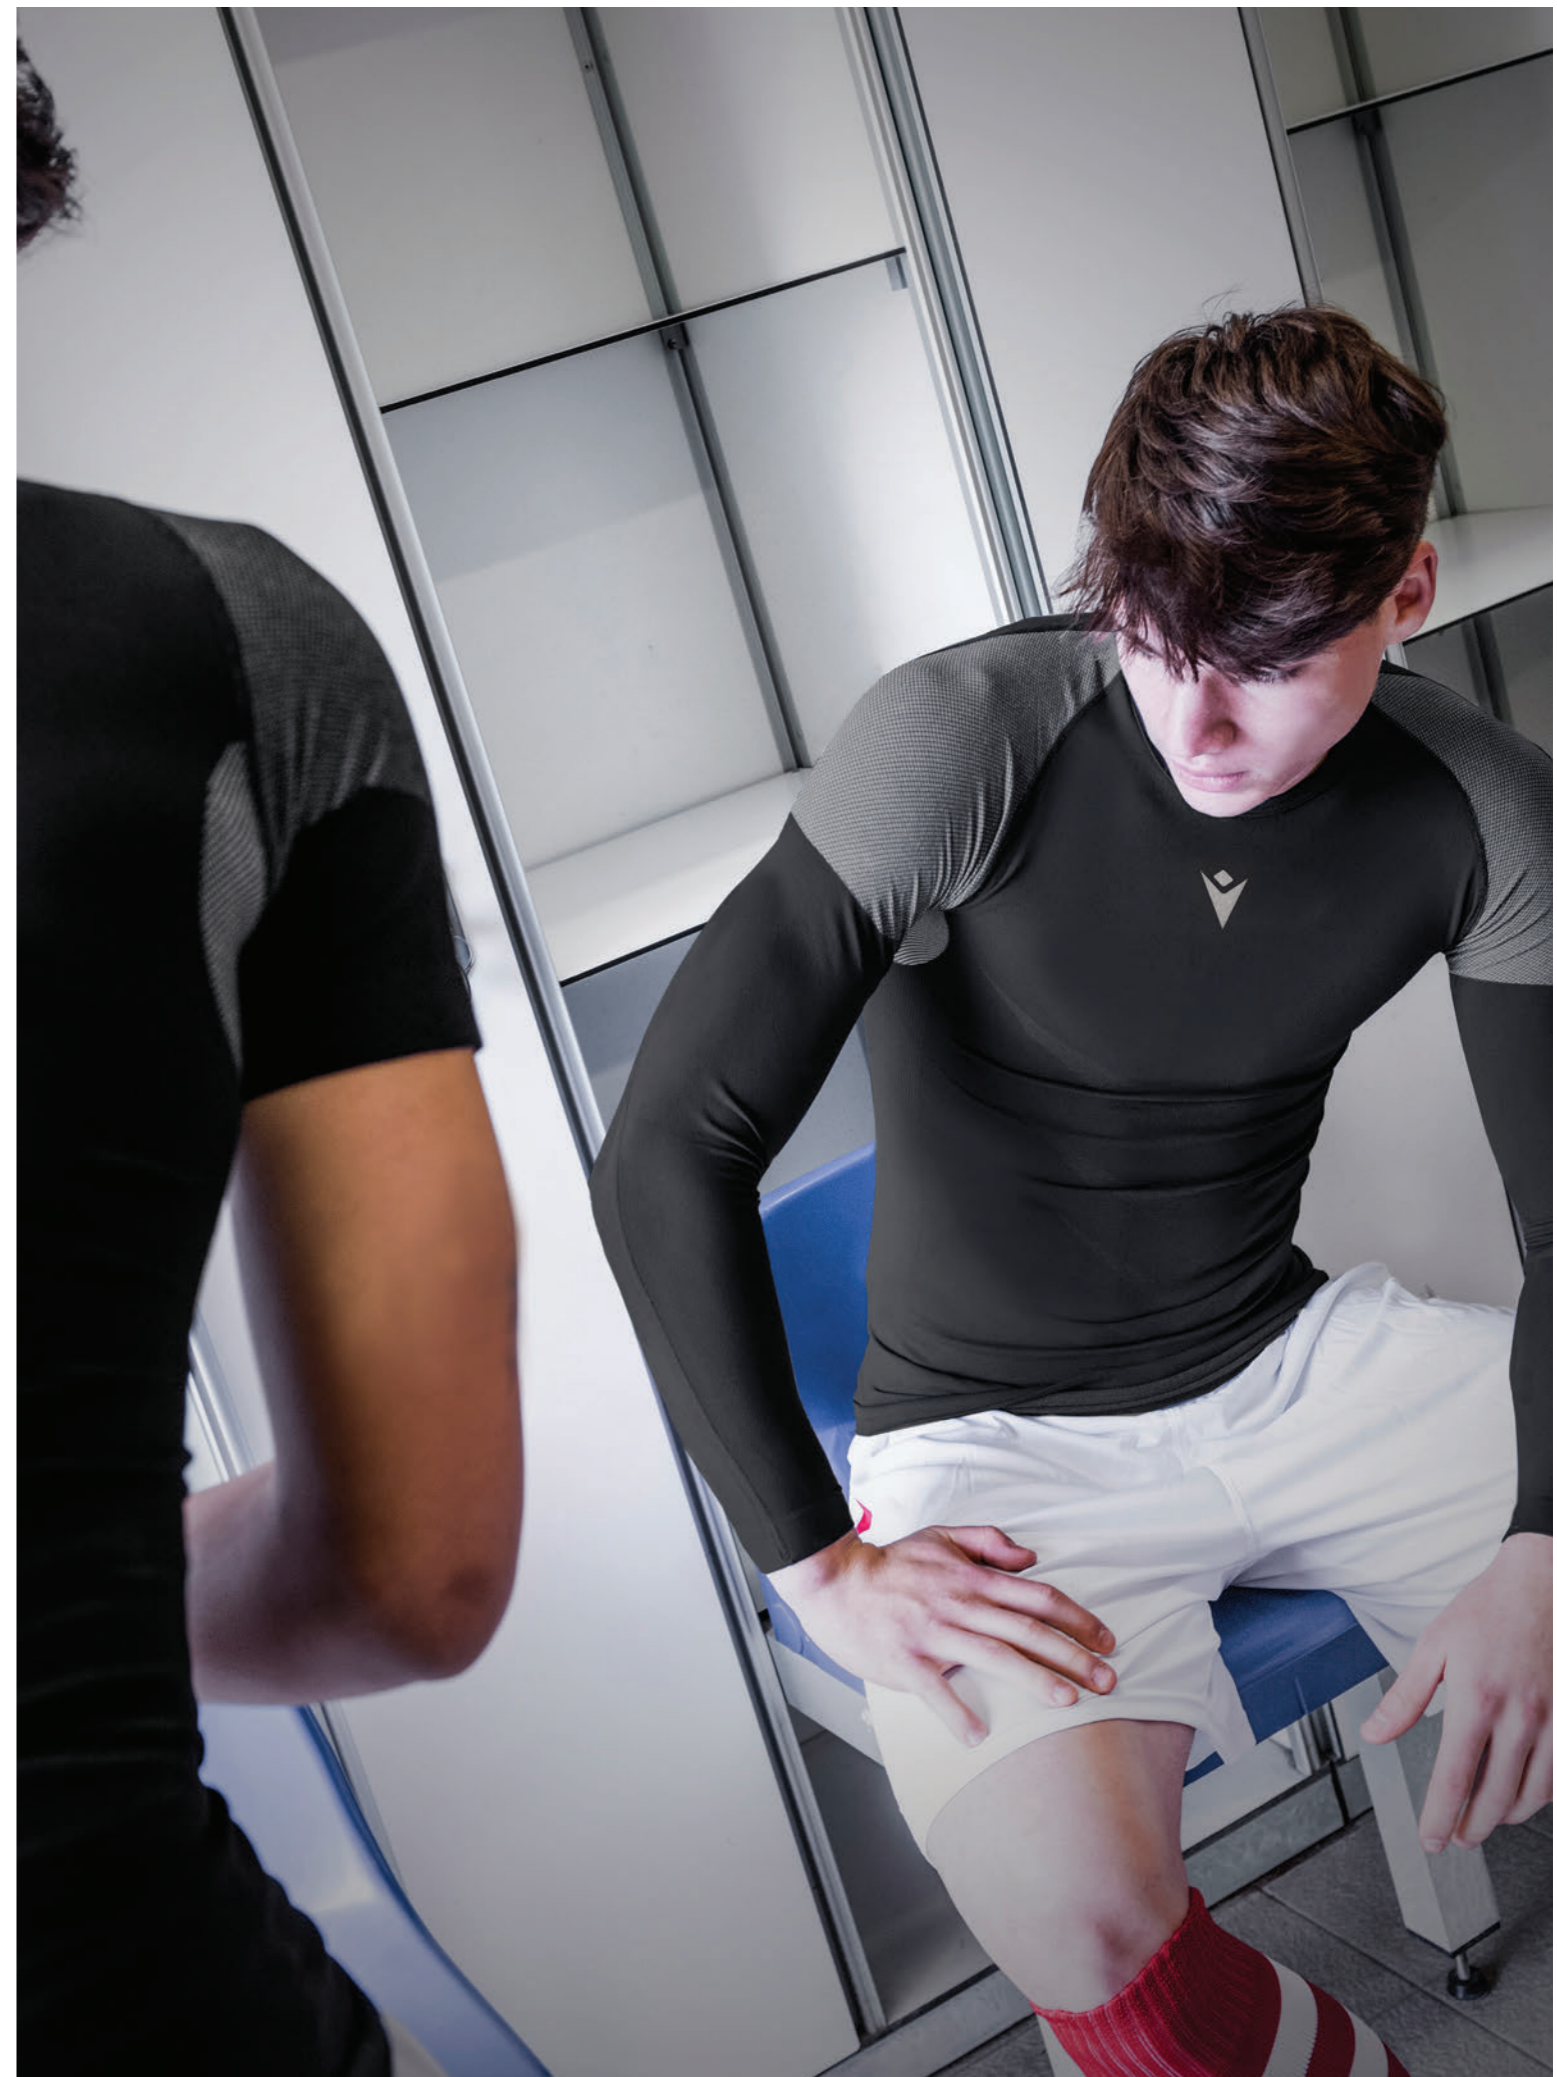

5333

QUINCE

UNDERSHORTS

ESPANTEX: 92% POLYESTER - 8% ELASTAN

SR	M	L	XL	2XL	3XL	4XL	5XL		
JR	5XS	4XS	3XS	2XS	XS	S			

RRP	€ 23,20	U-PAY	€ 17,40
RRP	€ 19,30	U-PAY	€ 14,50

Available until **2025**

SKINNY
FIT

01	04	05	07	09	10	13	14	15	16
WHITE BIANCO	GREEN VERDE	YELLOW GIALLO	NAVY NAVY	BLACK NERO	COLUMBIA CELESTE	ORANGE ARANCIO	CARDINAL GRANATA	NEON YELLOW GIALLO FLUO	NEON GREEN VERDE FLUO

8173

LOTUS

UNDERSHORTS

SKINTEX: 81% POLYESTER - 19% ELASTAN

SR	M	L	XL	2XL	3XL	4XL	5XL		
JR	5XS	4XS	3XS	2XS	XS	S			

RRP	€ 33,85	U-PAY	€ 25,40
RRP	€ 33,85	U-PAY	€ 25,40

Size S is subject to VAT in UK.

- › Right side pocket
- › Reflective Macron Hero
- › Exposed elastic
- › Flatlock seam

- › Tasca laterale su fianco destro
- › Macron Hero rifrangente
- › Elastico a vista
- › Cuciture piatte

SKINNY
FIT

01	09
WHITE BIANCO	BLACK NERO

817401

IVY

COMPRESSION PANTS

TIGHTEX: 82% POLYAMIDE - 18% ELASTAN

SR	M	L	XL	2XL	3XL	4XL	5XL		
JR	5XS	4XS	3XS	2XS	XS	S			

RRP	€ 65,55	U-PAY	€ 49,20
RRP	€ 65,55	U-PAY	€ 49,20

Size S is subject to VAT in UK.

- › Visible elastic with silicone inside
- › 3-thread flatlock seams
- › Reflective Macron Hero logo

- › Elastico a vista con silicone interno
- › Cuciture piatte a 3 aghi
- › Logo Macron Hero rifrangente

BODY
FIT

BLACK
NERO