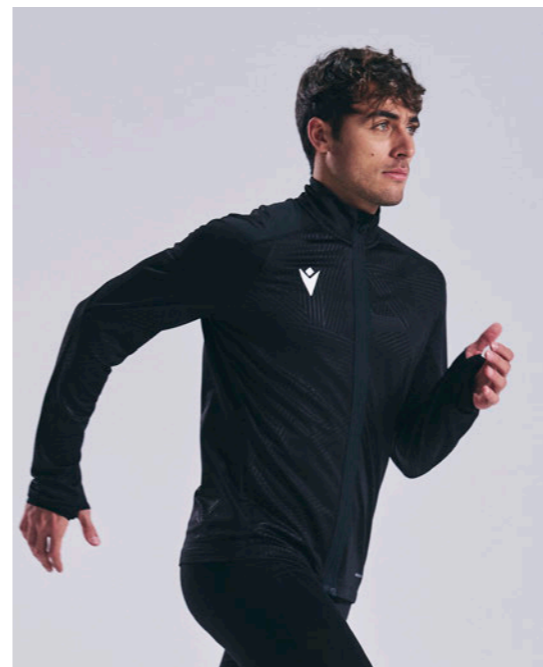

NATHAN *ICON* NEW

Available until **2026**

SHIRT

DOT JACQUARD: 100% POLYESTER

SR	M	L	XL	2XL	3XL	4XL	5XL	RRP £ 50,40	U-PAY £ 37,80
JR	5XS	4XS	3XS	2XS	XS	S		RRP £ 50,40	U-PAY £ 37,80

Size S is subject to VAT in UK.

- › Crew neck in fabric
- › Bonded seams on shoulders, sleeve hems, and garment hem
- › Jacquard texture
- › Macron Hero logo in silicone on front
- › Back in light mesh
- › Shaped shirt bottom
- › Girocollo in tessuto
- › Cuciture incollate su spalle, fondo maniche e fondo maglia
- › Texture jacquardata
- › Logo Macron Hero in silicone su fronte
- › Retro in light mesh
- › Fondo maglia sagomato

DIEGO *ICON* NEW

Available until **2026**

SHORTS

MICROFIBER LIGHT STRETCH: 96% POLYESTER - 4% ELASTAN

SR	M	L	XL	2XL	3XL	4XL	5XL	RRP £ 50,40	U-PAY £ 37,80
JR	5XS	4XS	3XS	2XS	XS	S		RRP £ 50,40	U-PAY £ 37,80

Size S is subject to VAT in UK.

- › Waistband with exposed elastic and flat drawstring
- › Side pockets with mesh pocket bags
- › Laser-cut details
- › Side vents
- › Macron Hero logo in silicone on front
- › Fascione con elastico a vista e coulisse piatta
- › Tasche laterali con zip invisibile e saccotasca in mesh
- › Laserature
- › Spacchetti laterali
- › Logo Macron Hero in silicone su fronte

REMI *ICON* NEW

Available until **2026**

COTTON HOODYSLEVELESS

INTERLOCK: 65% COTTON - 35% POLYESTER

SR	M	L	XL	2XL	3XL	4XL	5XL	RRP £ 62,40	U-PAY £ 46,80
JR	5XS	4XS	3XS	2XS	XS	S		RRP £ 62,40	U-PAY £ 46,80

Size S is subject to VAT in UK.

- › Hood with jersey lining
- › Side pockets
- › Ribbed-effect fabric inserts on sides
- › Macron Hero logo in silicone on front
- › Cappuccio con fodera in jersey
- › Tasche laterali
- › Inserti su fianchi in tessuto effetto costina
- › Logo Macron Hero in silicone su fronte

ENZO *ICON* NEW

Available until **2026**

FULL ZIP TOP

SUPPLEX: 88% POLYESTER - 12% ELASTAN

SR	M	L	XL	2XL	3XL	4XL	5XL	RRP £ 88,80	U-PAY £ 66,60
JR	5XS	4XS	3XS	2XS	XS	S		RRP £ 88,80	U-PAY £ 66,60

Size S is subject to VAT in UK.