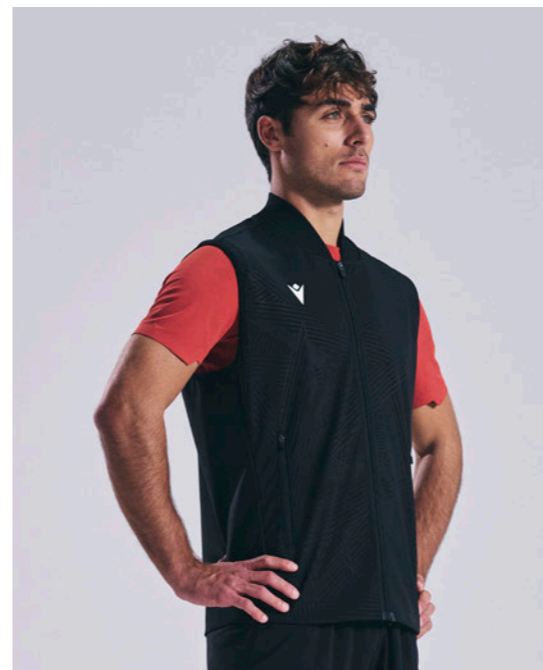

FULL ZIP TOP

SUPPLEX: 88% POLYESTER - 12% ELASTAN

SR	M	L	XL	2XL	3XL	4XL	5XL	RRP £ 88,80	U-PAY £ 66,60
JR	5XS	4XS	3XS	2XS	XS	S		RRP £ 88,80	U-PAY £ 66,60

Size S is subject to VAT in UK.

- › Full-length reverse nylon zip with self-locking slider
- › Side pockets with invisible zip
- › Thumb hole
- › Macron Hero logo in silicone on front
- › Embossed texture
- › Snood
- › Full zip nylon rovesciata con cursore autobloccante
- › Tasche laterali con zip invisibile
- › Foro per uscita pollice
- › Logo Macron Hero in silicone su fronte
- › Texture embossata
- › Salvacollo