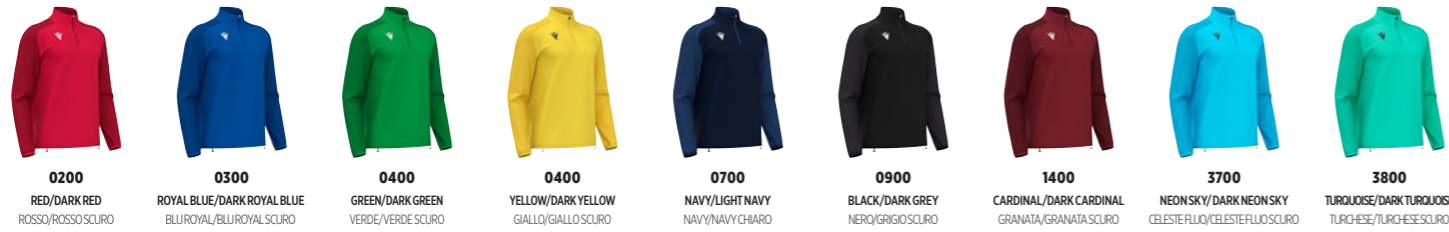

8765

ARNO | TOTAL LOOK EXCELLENCE

Available until **2025**

TRAINING 1/4 ZIP TOP

POLY DRY + MICROMESH: 100% POLYESTER

SR	M	L	XL	2XL	3XL	4XL	5XL	RRP € 32,90	U-PAY € 24,70
JR	5XS	4XS	3XS	2XS	XS	S		RRP € 27,40	U-PAY € 20,55

- › 1/4 reverse zip with self-locking slider and snood
- › Micromesh inserts in armholes and sides
- › Bottom with drawstring
- › 1/4 zip rovesciata con cursore autobloccante e salvacollo
- › Inserti in micromesh su giromanica e fianchi
- › Fondo con coulisse