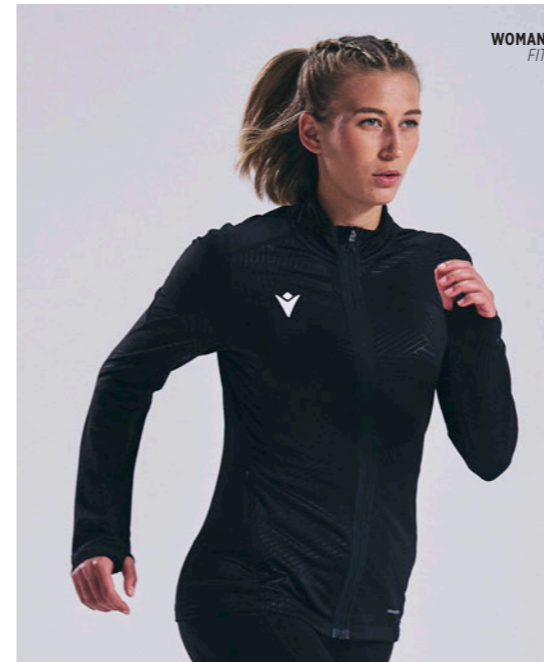

WOMEN ACTIVEWEAR ICONS

WOMAN
FIT

BEATRIX *ICON* NEW

Available until **2026**

BRA

FLEXI: 78% POLYESTER - 22% ELASTAN

SR	M	L	XL	2XL	3XL	4XL	5XL		
JR	5XS	4XS	3XS	2XS	XS	S			

Size S and XS are subject to VAT in UK.

- › Exposed elastic
- › Removable padding
- › Embossed texture
- › Printed Macron Hero logo

- › *Elastico a vista*
- › *Imbottitura estraibile*
- › *Texture embossata*
- › *Logo Macron Hero stampato*

RRP € 40,80	U-PAY € 30,60
RRP € 40,80	U-PAY € 30,60

100000950001
BLACK
NERO

WOMAN
FIT

DIONE *ICON* NEW

Available until **2026**

SHIRT

SOFT JACQUARD: 81% POLYESTER - 19% ELASTAN

SR	M	L	XL	2XL	3XL	4XL	5XL		
JR	5XS	4XS	3XS	2XS	XS	S			

Size S and XS are subject to VAT in UK.

- › Crew neck in fabric
- › Bonded seams on shoulders, sleeve hems, and garment hem
- › Jacquard texture
- › Macron Hero logo in silicone on front
- › Back in light mesh
- › Shaped shirt bottom

- › *Girocollo in tessuto*
- › *Cuciture incollate su spalle, fondo maniche e fondo maglia*
- › *Texture jacquardata*
- › *Texture jacquardata su fronte*
- › *Retro in light mesh*
- › *Fondo sagomato della maglia*

RRP € 50,40	U-PAY € 37,80
RRP € 50,40	U-PAY € 37,80

100000940001
WHITE
BIANCO

100000930001
BLACK
NERO

WOMAN
FIT

ESTELLE *ICON* NEW

Available until **2026**

FULL ZIP TOP

SUPPLEX: 88% POLYESTER - 12% ELASTAN

SR	M	L	XL	2XL	3XL	4XL	5XL		
JR	5XS	4XS	3XS	2XS	XS	S			

Size S and XS are subject to VAT in UK.

- › Full-length reverse nylon zip with self-locking slider
- › Side pockets with invisible zip
- › Thumb hole
- › Macron Hero logo in silicone on front
- › Embossed texture
- › Snood

- › *Full zip nylon rovesciata con cursore autobloccante*
- › *Tasche laterali con zip invisibile*
- › *Foro per uscita pollice*
- › *Logo Macron Hero in silicone su fronte*
- › *Texture embossata*
- › *Salvacollo*

RRP € 90,00	U-PAY € 67,50
RRP € 90,00	U-PAY € 67,50

100000920001
BLACK
NERO