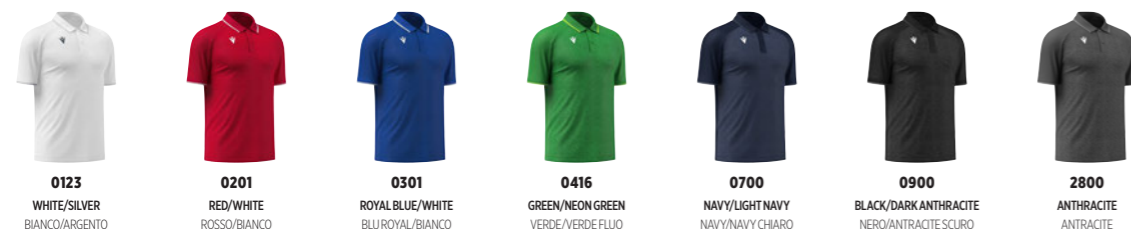

AULOS | TOTAL LOOK GLORY

Available until **2027**

POLO

HYDROTEX + MICROMESH: 100% POLYESTER

SR	M	L	XL	2XL	3XL	4XL	5XL	RRP € 31,70	U-PAY € 23,80
JR	5XS	4XS	3XS	2XS	XS	S		RRP € 26,40	U-PAY € 19,80

- › 2-button polo shirt collar with knitted placket
- › Knitted cuffs
- › Melange texture on the front
- › Micromesh back
- › Macron Hero logo in silicone on front
- › Collo a polo a 2 bottoni con vela in maglieria
- › Palsi in maglieria
- › Texture melange su fronte
- › Retro in micromesh
- › Logo Macron Hero in silicone su fronte