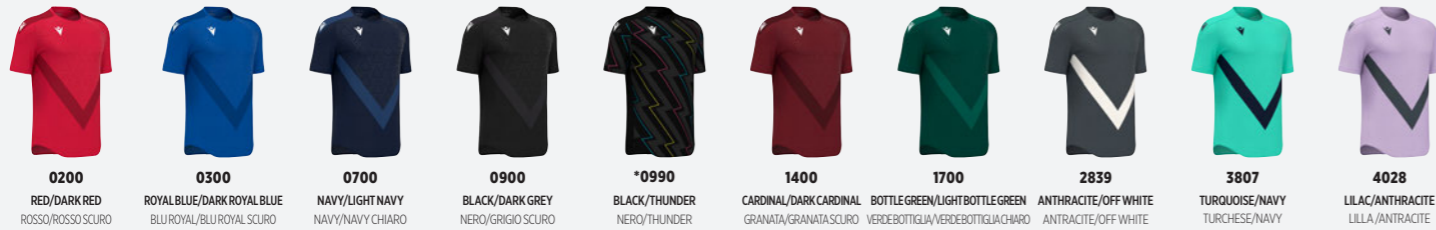

MATCH DAY SHIRT

SOFTLOCK + MESH: 100% POLYESTER

SR	M	L	XL	2XL	3XL	4XL	5XL	RRP € 29,30	U-PAY € 22,00
JR	5XS	4XS	3XS	2XS	XS	S		RRP € 24,40	U-PAY € 18,30

- › Crew neck in main fabric
- › Mesh inserts in sleeves
- › Micromesh back
- › Shaped shirt bottom
- › Embossed texture on front

* Dye-sub texture on the front

- › Girocollo in tessuto principale
- › Inserti in mesh su maniche
- › Retro in micromesh
- › Fondo maglia sagomato
- › Texture embossata su fronte

* Texture sublimata su fronte