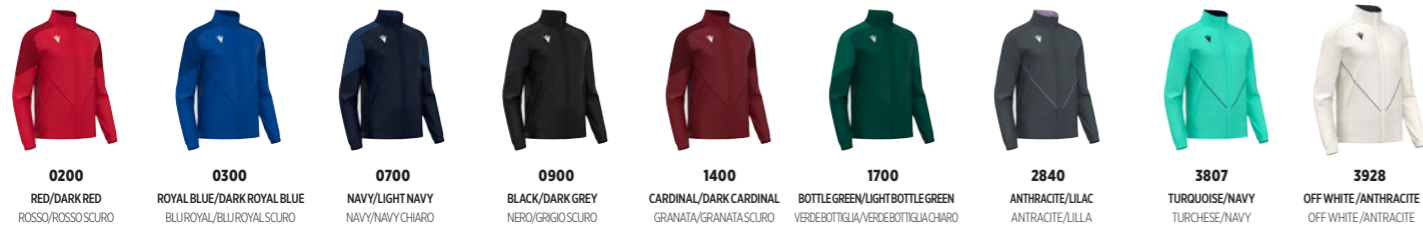

8000281

MORPHEUS | TOTAL LOOK THUNDER **NEW**

Available until **2028**

MICROFIBER FULL LENGTH ZIP TOP

HP ELASTICFIBER + POLY DIAGONAL + MESH LINING: 100% POLYESTER

SR	M	L	XL	2XL	3XL	4XL	5XL	RRP € 80,20	U-PAY € 60,15
JR	5XS	4XS	3XS	2XS	XS	S		RRP € 66,80	U-PAY € 50,10

- › Two-tone ribbed collar
- › Full-length die-cast zip
- › Zip pockets
- › Elasticated cuffs and rear waistband
- › Embossed texture on front
- › Collo in costina bicolore
- › Full zip pressofusa con nastro a vista
- › Tasche con zip
- › Polsi e fascione retro elasticati
- › Texture embossata su fronte