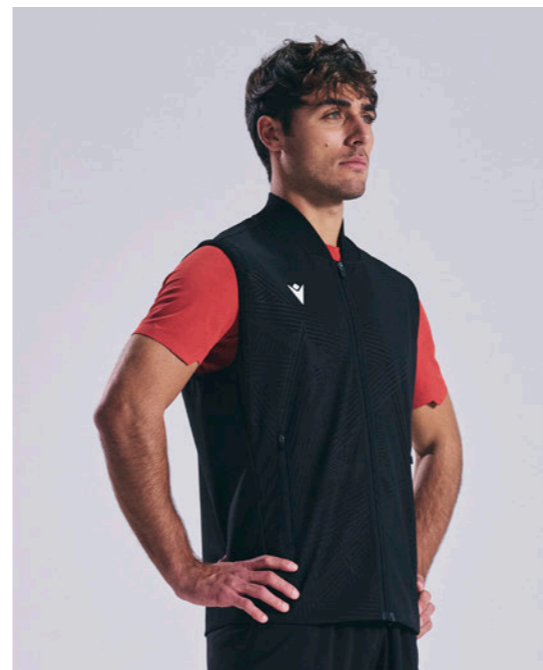

100000850001
BLACK
NERO

ANTOINE *ICON* NEW

Available until **2026**

GILET

COMPACT: 92% POLYESTER - 8% ELASTAN

SR	M	L	XL	2XL	3XL	4XL	5XL	RRP € 98,40	U-PAY € 73,80
JR	5XS	4XS	3XS	2XS	XS	S		RRP € 98,40	U-PAY € 73,80