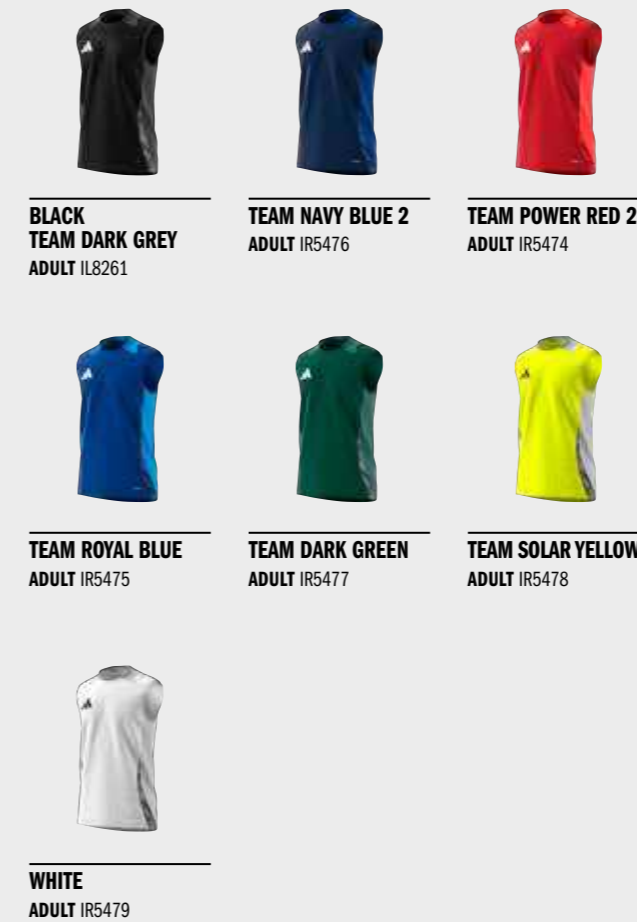

BLACK TEAM DARK GREY
ADULT IL8261

TEAM NAVY BLUE 2
ADULT IR5476

TEAM POWER RED 2
ADULT IR5474

TEAM ROYAL BLUE
ADULT IR5475

TEAM DARK GREEN
ADULT IR5477

TEAM SOLAR YELLOW 2
ADULT IR5478

WHITE
ADULT IR5479