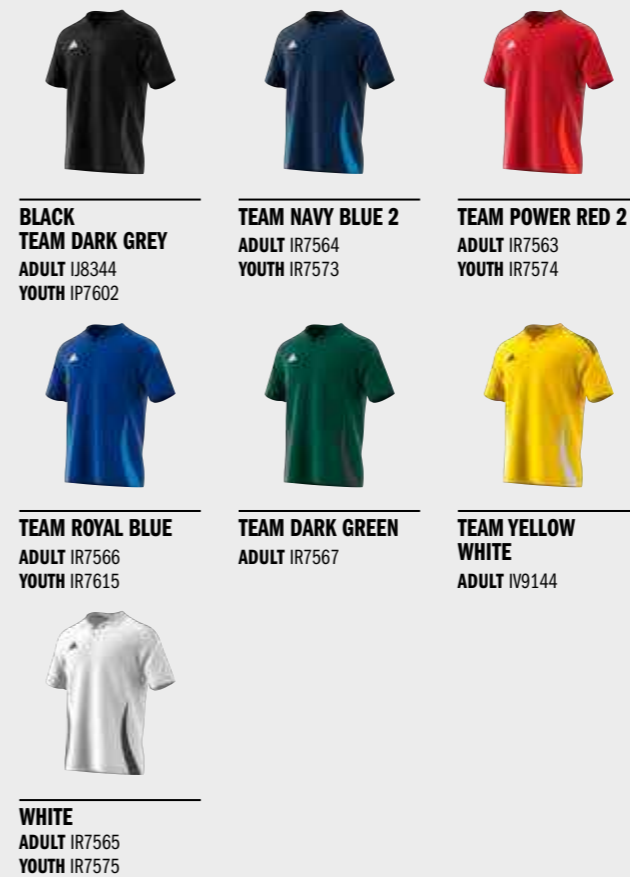

**TEAM DARK GREEN**  
ADULT IR7600

**TEAM SOLAR YELLOW 2**  
ADULT IR7601

**BLACK TEAM DARK GREY**  
ADULT IP5595  
YOUTH IP7612

**TEAM NAVY BLUE 2**  
ADULT IR7607  
YOUTH IR7611

**BLACK APP SOLAR RED**  
ADULT IR7606  
YOUTH IR7612