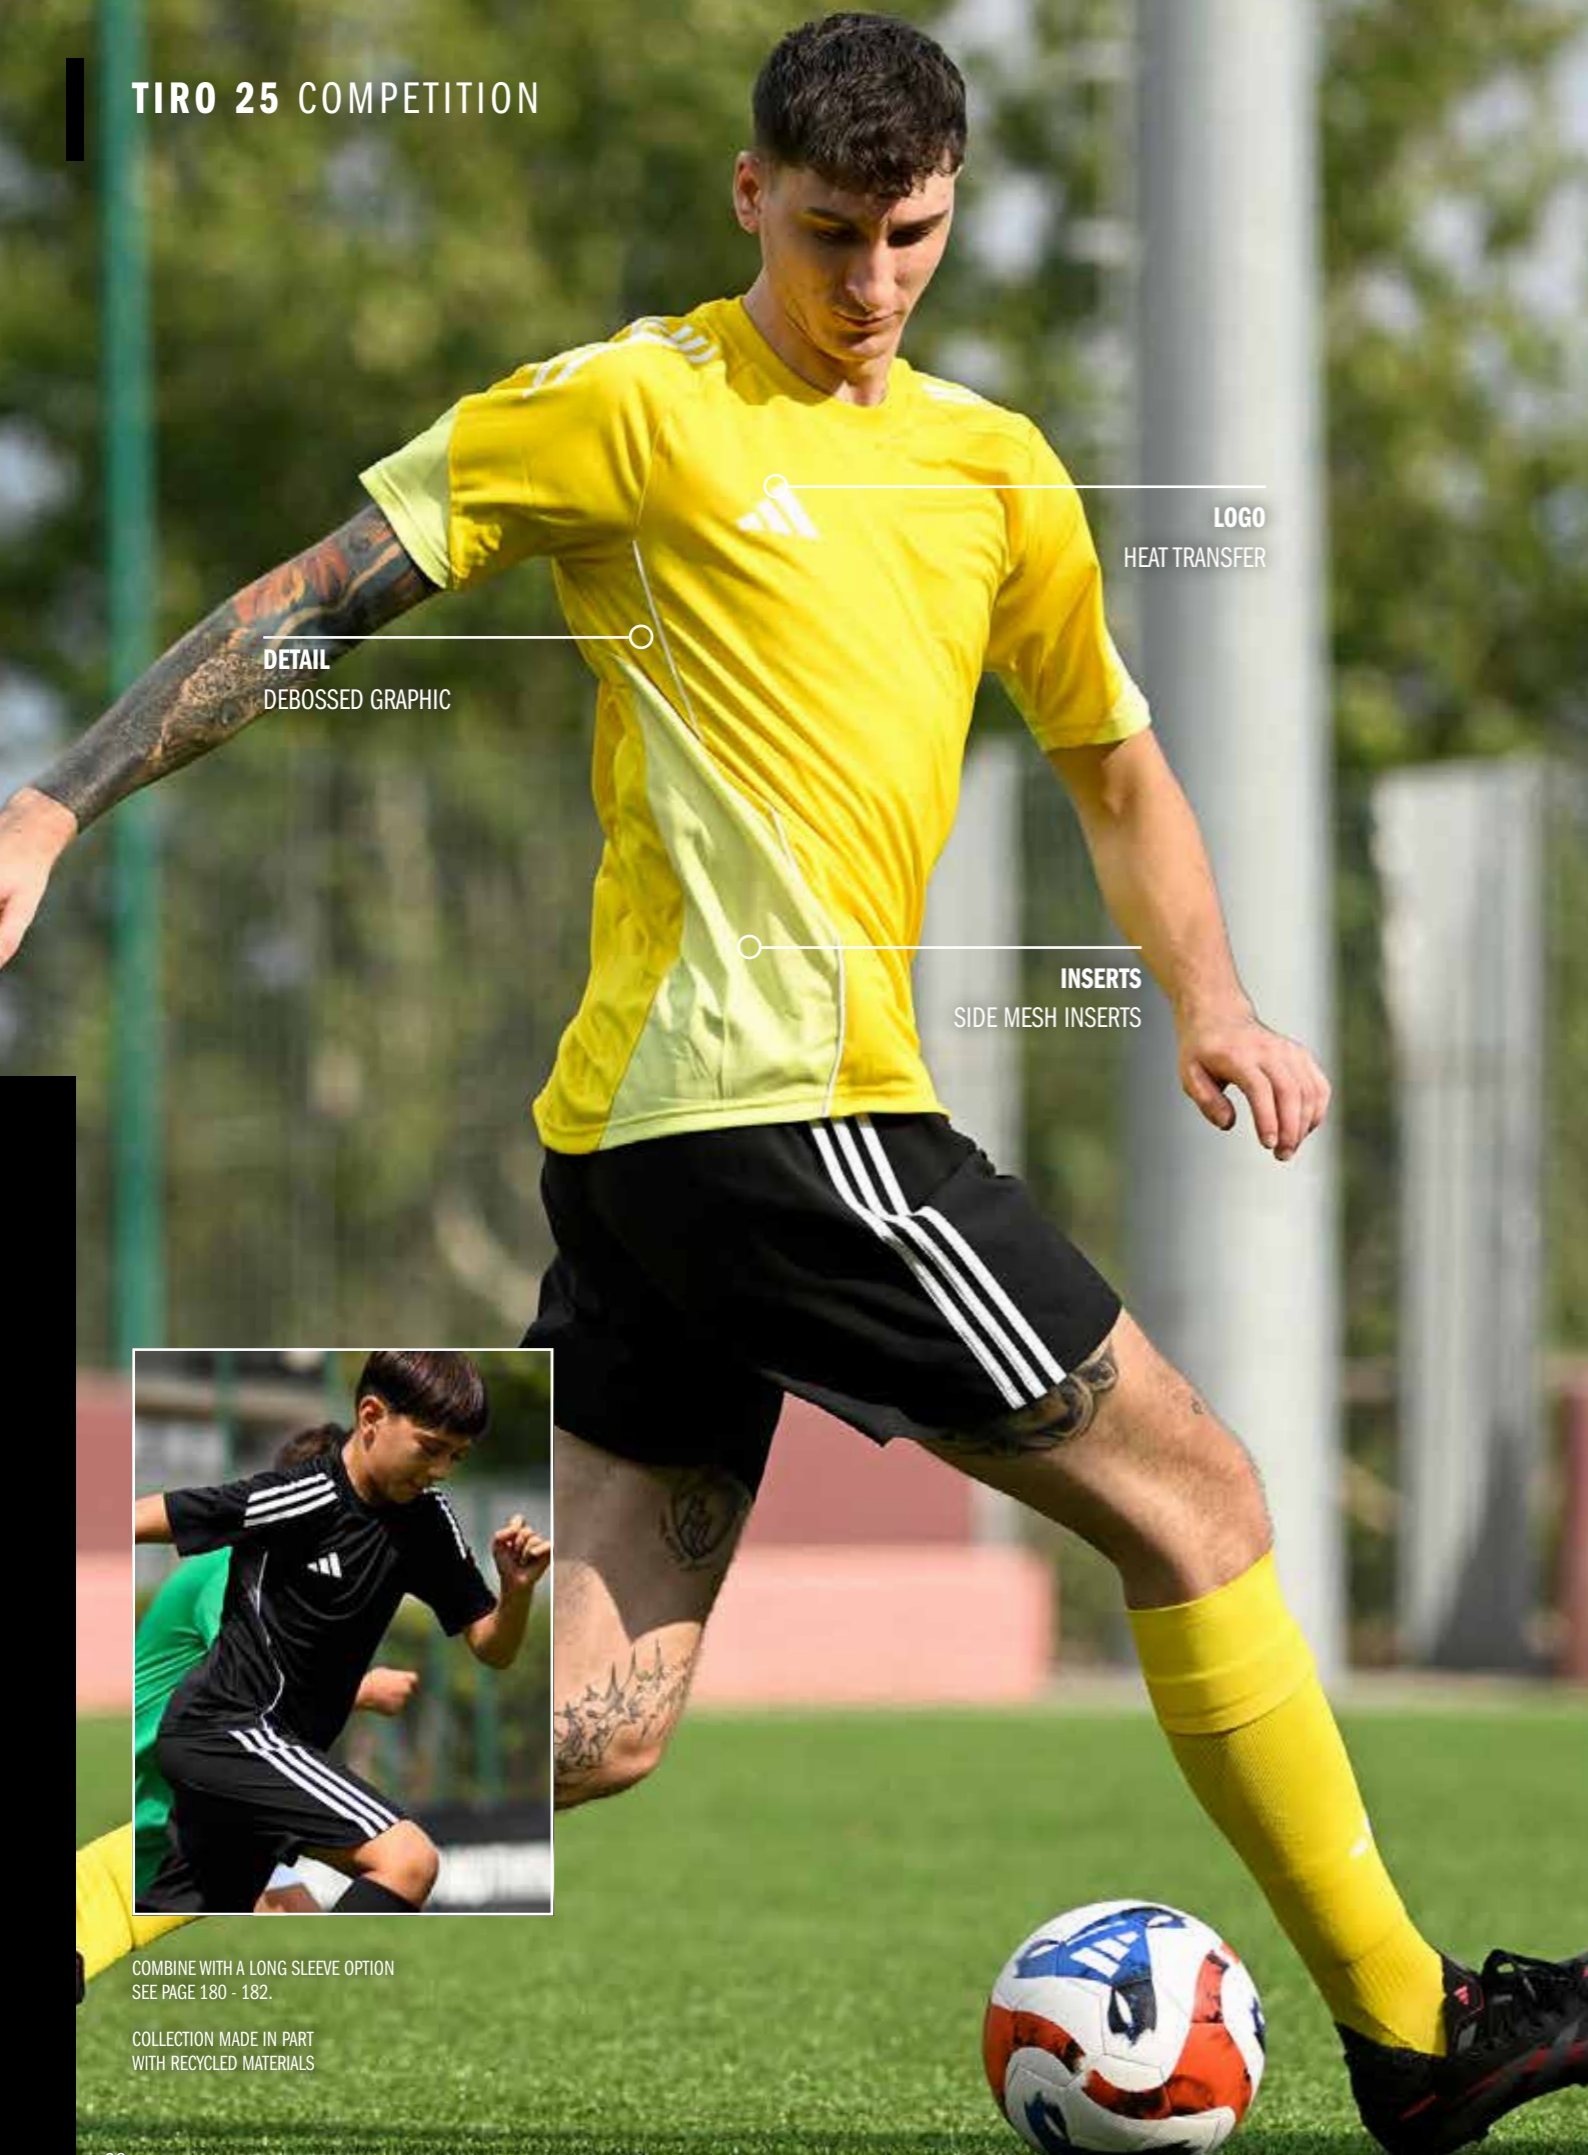

**LIFECYCLE** → → FEB 2027

TIRO 25 COMPETITION

TIRO 25 COMPETITION

LOGO  
HEAT TRANSFER

DETAIL  
DEBOSSSED GRAPHIC

INSERTS  
SIDE MESH INSERTS

COMBINE WITH A LONG SLEEVE OPTION  
SEE PAGE 180 - 182.

COLLECTION MADE IN PART  
WITH RECYCLED MATERIALS