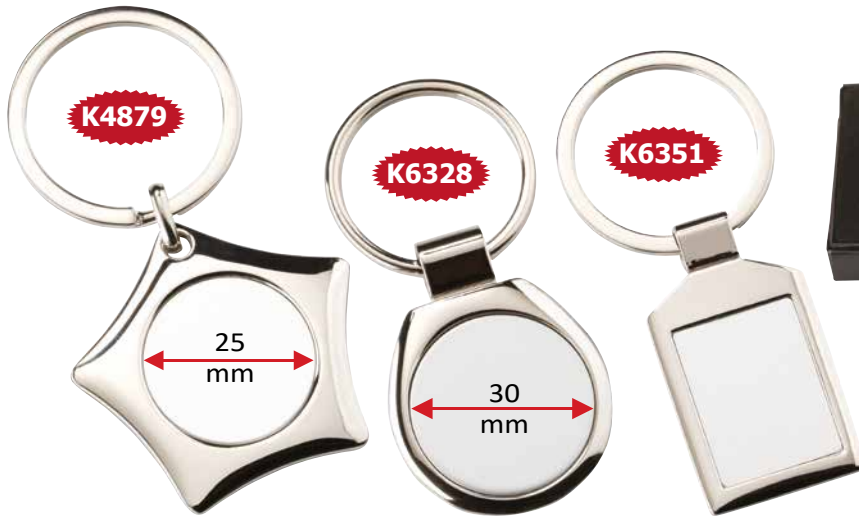

**BDG3**

**BDG1**

**BDG2**

AVAILABLE IN 3 COLOURS

BDG4G	GOLD
BDG4S	SILVER
BDG4BZ	BRONZE
1.5" (38mm)	£1.99

**KF1**  
2.5" (64mm)  
£2.50

K4879	1.75" (44mm)	STAR	£3.25
K6328	1.75" (44mm)	ROUND	£2.99
K6351	1.5" (38mm)	RECTANGLE	£2.75