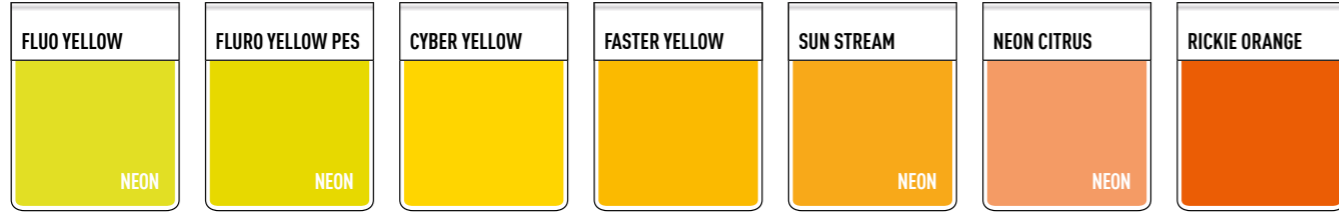

2. MAKE IT UNIQUE

Select your team colours & your club badge to make your look unique.

3. GET READY

Request a quote as soon as your kit is complete and get in contact with your local retailer.

PUMA

TEAMWEAR COLORS