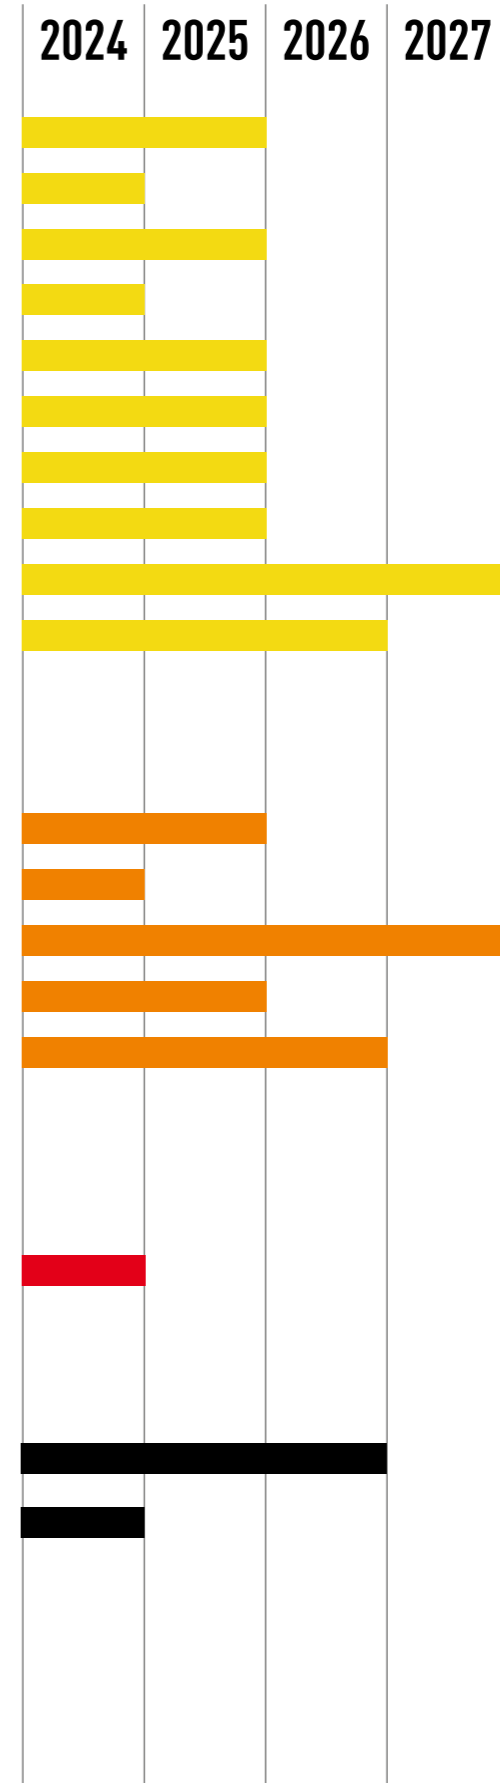

ACCESSORIES

- ORBITA Footballs **NEW**
- teamGOAL Bags