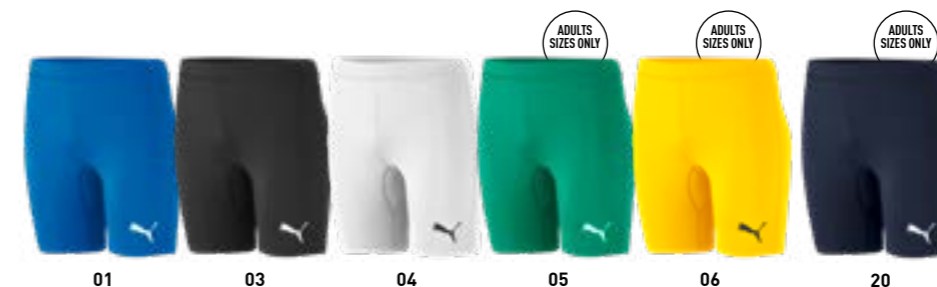

655924 teamLIGA Baselayer Short Tight
S-3XL £ 28.00*

655937 teamLIGA Baselayer Short Tight Jr
13/14Yrs £ 26.40*

5/6Yrs-11/12Yrs £ 22.00*

Slim Fit • dryCELL
Main Material: 88% Polyester, 12% Elastane
Longlasting elasticity; PUMA Cat Logo at left leg

01 PUMA Red • 02 Electric Blue Lemonade • 03 PUMA Black • 04 PUMA White • 05 Pepper Green • 06 Cyber Yellow • 20 Peacoat