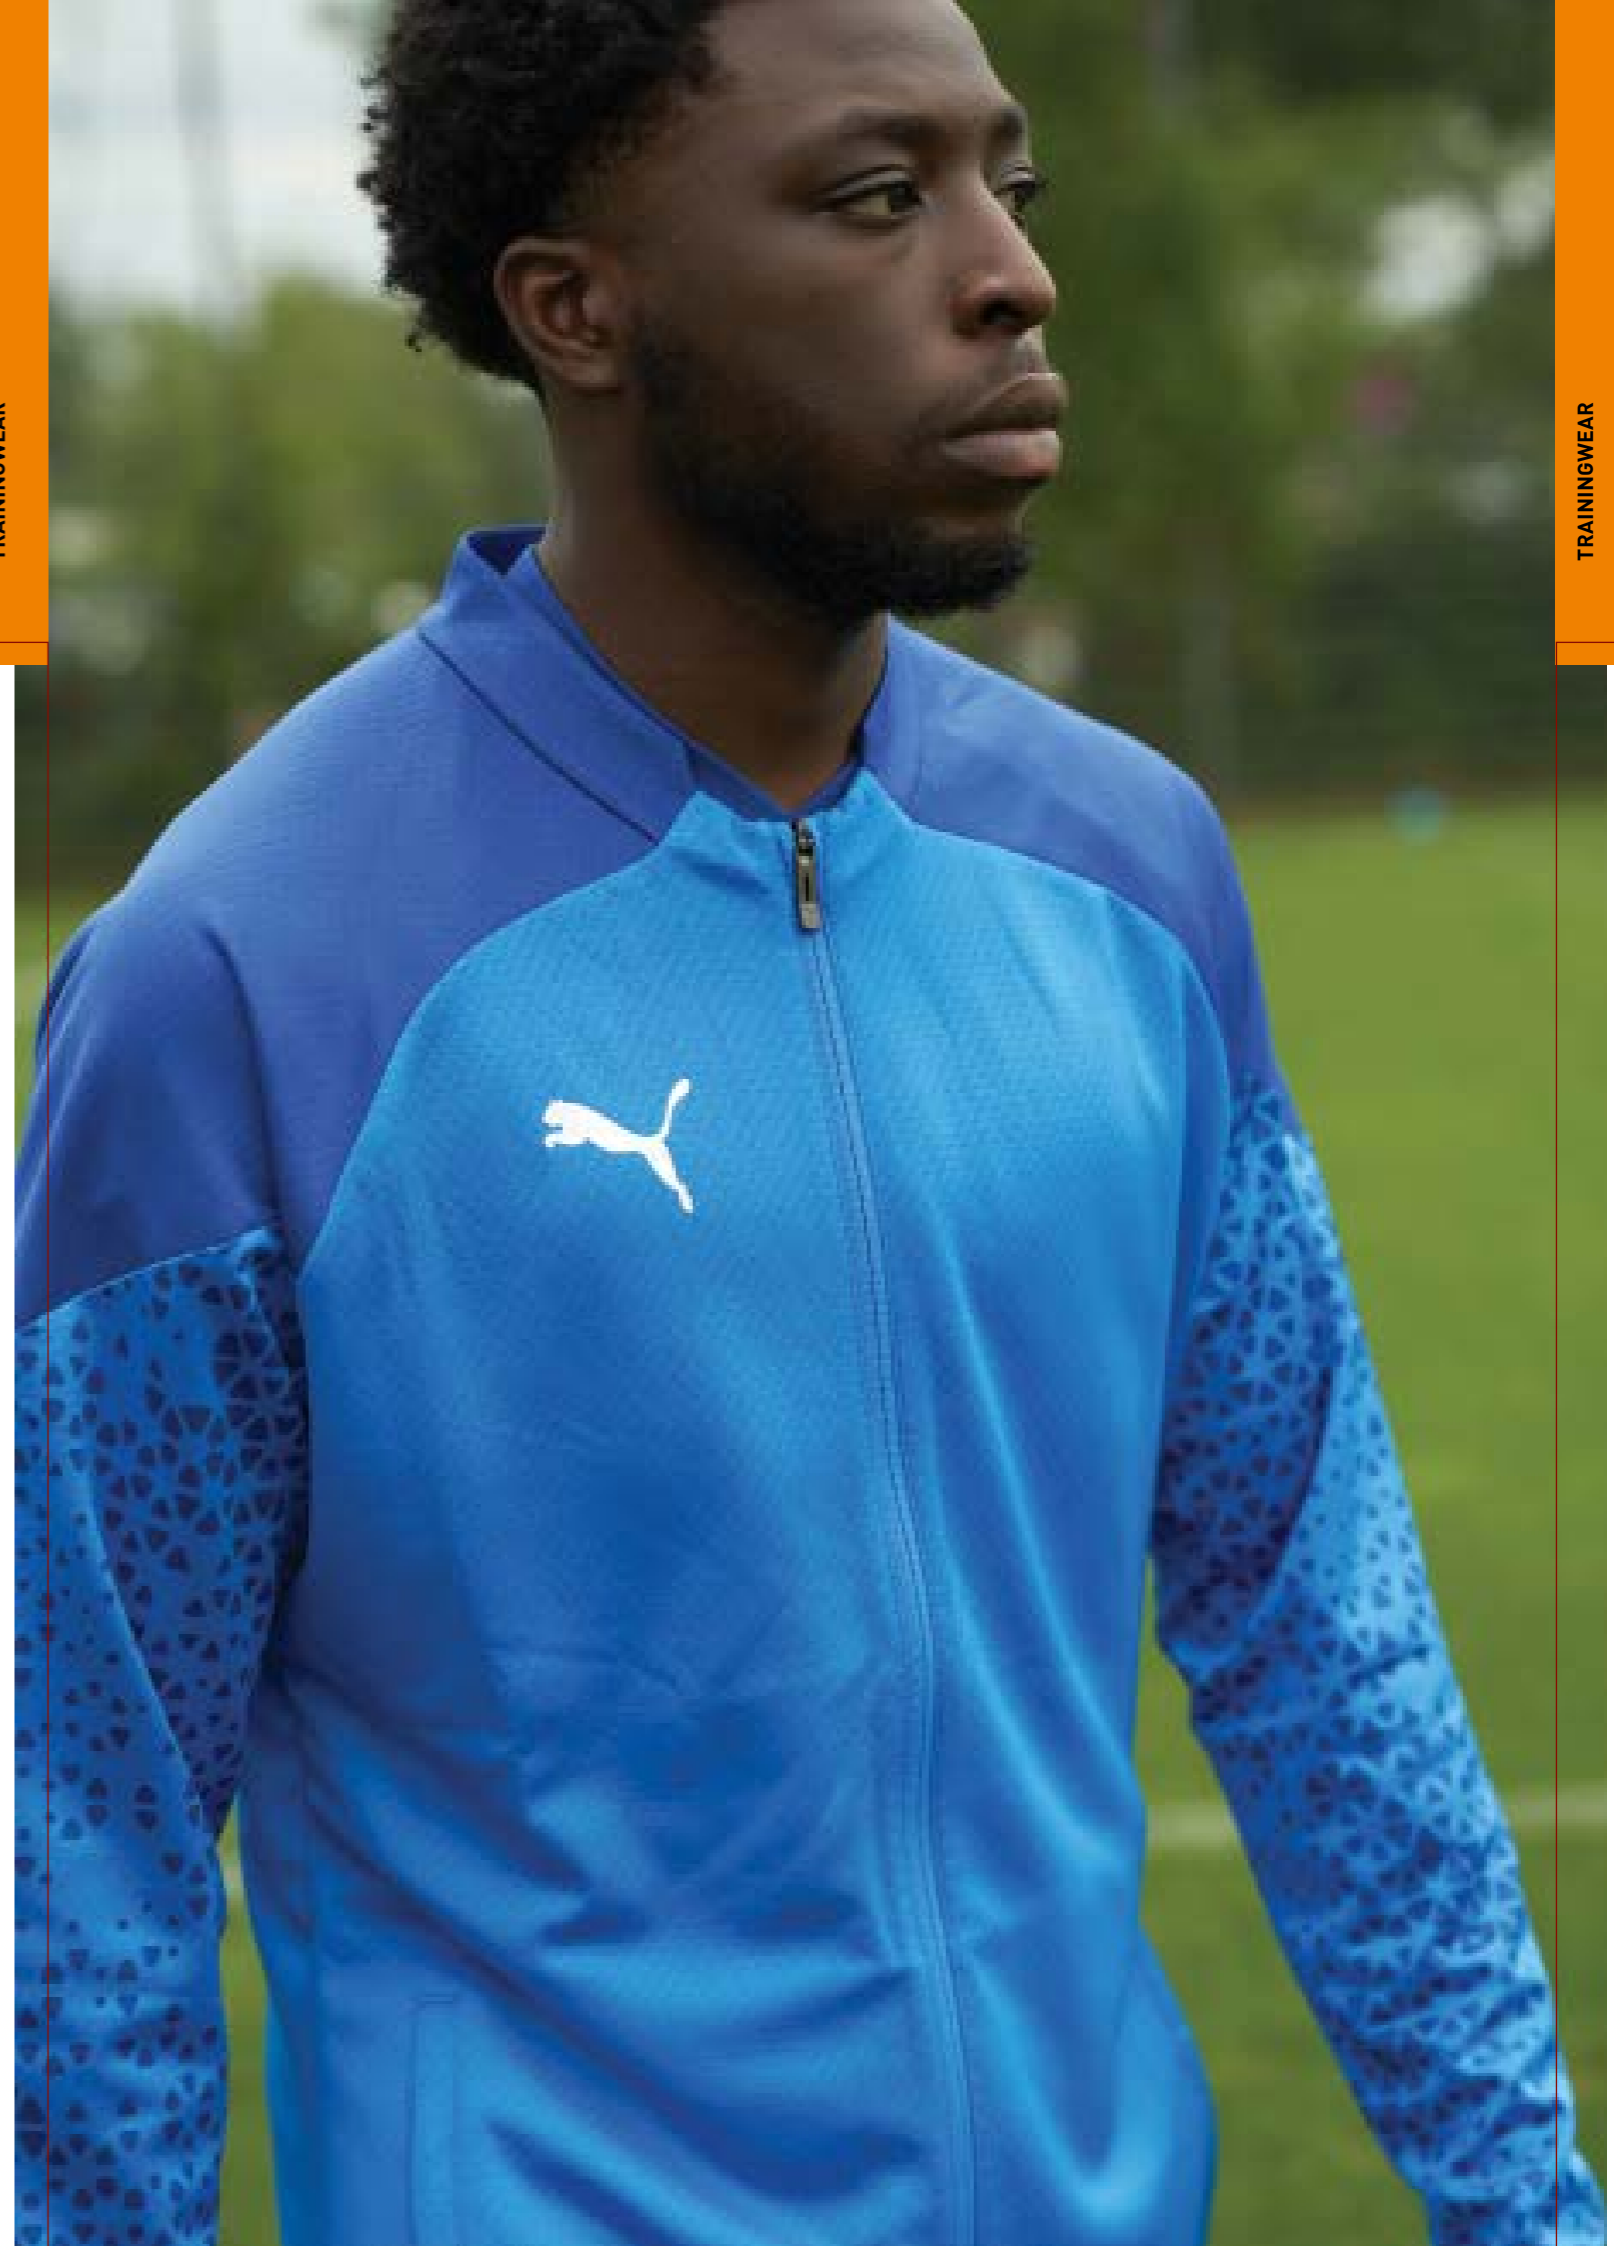

657993 teamCUP Training Shorts

S-3XL £ 32.00*

658384 teamCUP Training Shorts Jr
13/14Yrs £ 27.60*

5/6Yrs-11/12Yrs £ 23.00*

Regular Fit
Main Material: 100% Recycled Polyester
Graphic panel on the front; Zip pockets; Silver PUMA Cat Logo on right leg

03 PUMA Black • 06 Parisian Night • 13 Flat Medium Gray

TRAININGWEAR