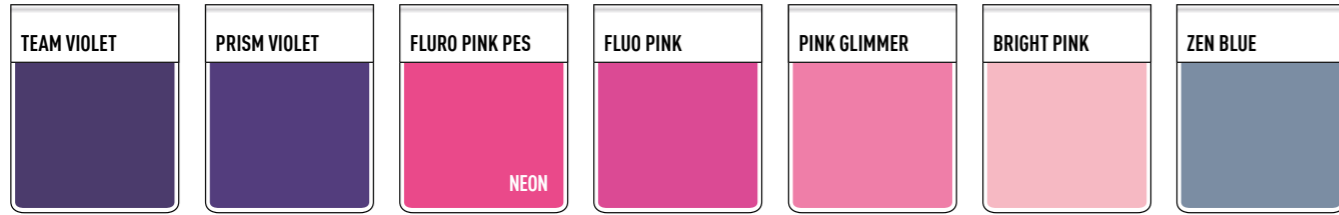

2. MAKE IT UNIQUE

Select your team colours & your club badge to make your look unique.

3. GET READY

Request a quote as soon as your kit is complete and get in contact with your local retailer.

PUMA

TEAMWEAR COLORS