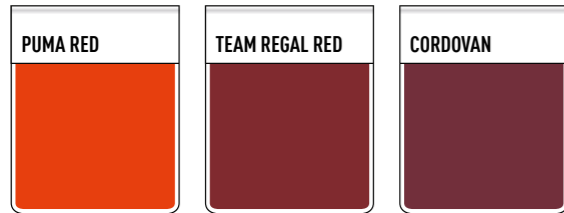

PUMA

TEAMWEAR COLORS

MATCHWEAR

- teamFINAL* **NEW**
- teamCUP
- teamGLORY **NEW**
- teamULTIMATE
- teamLIGA Striped
- teamVISION
- teamPACER
- teamLIGA
- teamGOAL **NEW**
- teamRISE

TRAININGWEAR

- teamFINAL* **NEW**
- teamCUP
- teamGOAL **NEW**
- teamLIGA
- teamRISE

CASUALS

- teamGOAL

ACCESSORIES

- ORBITA Footballs **NEW**
- teamGOAL Bags

LIFECYCLES