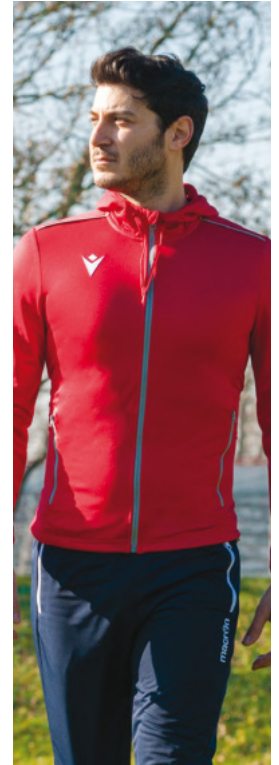

FREYR

Hoody full length zip top

p. 99

PRODUCT CODE:

8126

COLOURS:

4XS - 5XL

Bologna FC 1909
(Italy)
Serie A