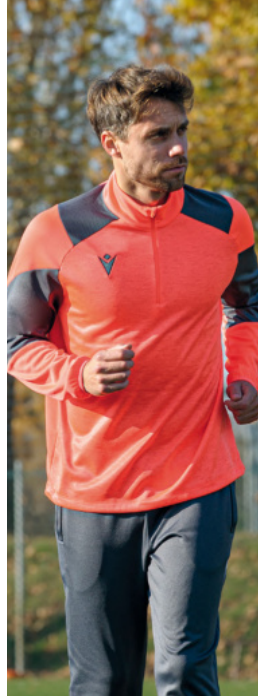

CUZCO

Training 1/4 zip top