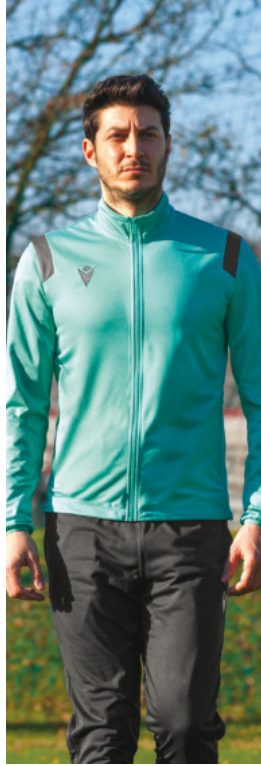

FUJIN

Full length zip top

p. 100