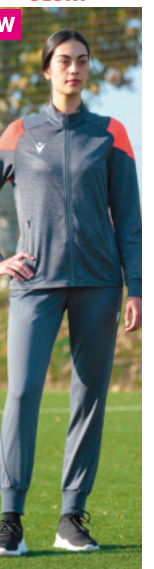

TOTAL LOOK
EXCELLENCE

APHRODITE FULL ZIP TOP
OSIRIS HERO PANTS

TOTAL LOOK
VICTORY

BASTET FULL ZIP TOP
MINERVA PANTS

TOTAL LOOK
GLORY

VALKYRIA FULL ZIP TOP
MINERVA PANTS

NEMESIS

Full length zip top