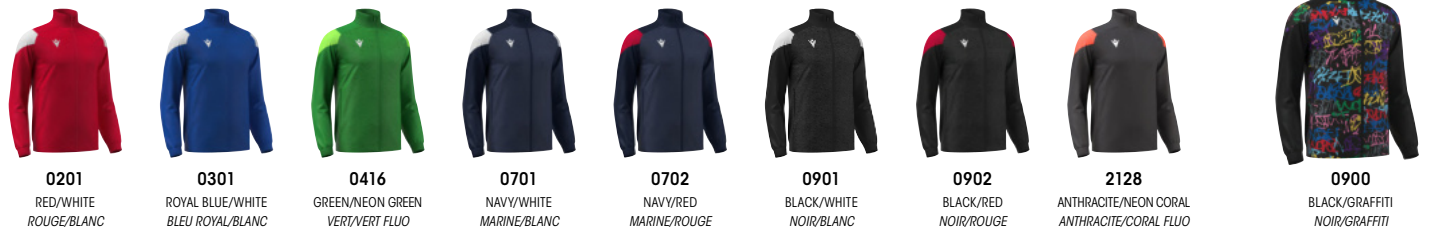

0201
RED/WHITE
ROUGE/BLANC

0301
ROYAL BLUE/WHITE
BLEU ROYAL/BLANC

0416
GREEN/NEON GREEN
VERT/VERT FLUO

0701
NAVY/WHITE
MARINE/BLANC

0702
NAVY/RED
MARINE/ROUGE

0901
BLACK/WHITE
NOIR/BLANC

0902
BLACK/RED
NOIR/ROUGE

2128
ANTHRACITE/NEON CORAL
ANTHRACITE/CORAL FLUO

0900
BLACK/GRAFFITI
NOIR/GRAFFITI