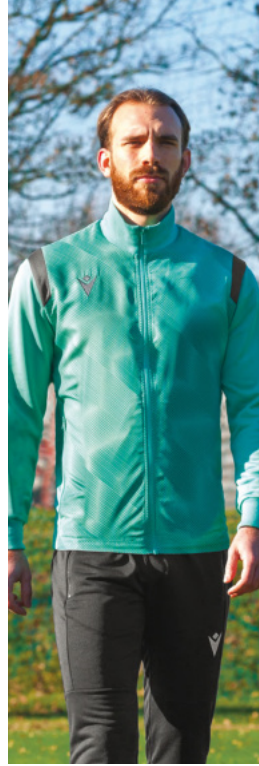

PRODUCT CODE:

8181

COLOURS:

3XS - 5XL

BENDIS

Microfiber full length zip top

p. 100

PRODUCT CODE: