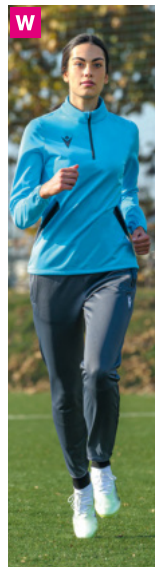

TIBER 1/4 ZIP TOP
THAMES HERO PANTS

KOLYMA TOP
DANUBE HERO BERMUDA

TOTAL LOOK
EXCELLENCE

DORA 1/4 ZIP TOP
MESA HERO SHORTS

TOTAL LOOK
VICTORY

MAIRA 1/4 ZIP TOP
THAMES HERO PANTS

TOTAL LOOK
GLORY

CHANTICO 1/4 ZIP TOP
ARAS PANTS