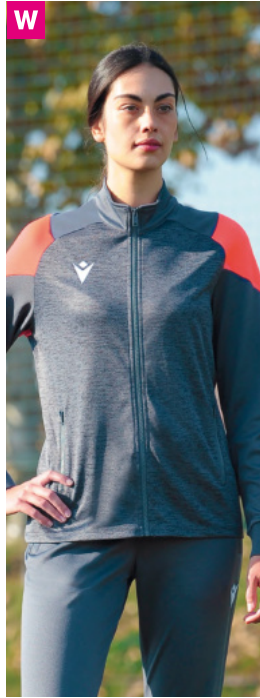

VALKYRIA

Full length zip top

p. 110

PRODUCT CODE:

80000006

COLOURS:

3XS - 3XL