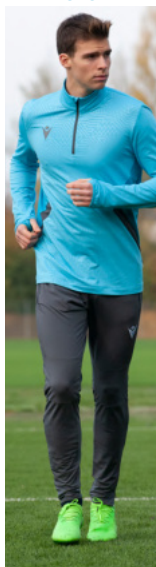

TOTAL LOOK
VICTORY

FRASER 1/4 ZIP TOP
THAMES HERO PANTS