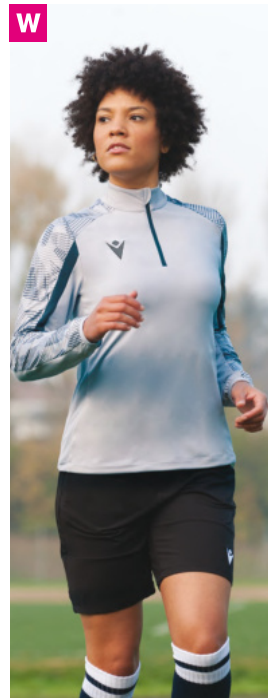

DORA

Training 1/4 zip top