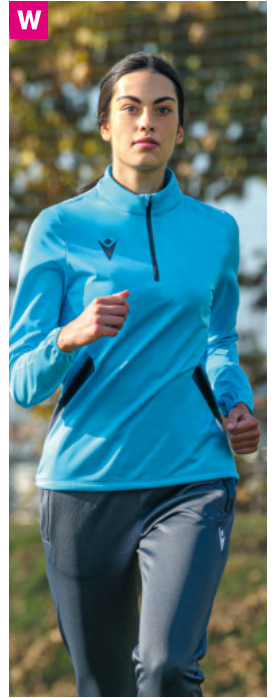

MAIRA
Training 1/4 zip top

p. 94

PRODUCT CODE:

8767

COLOURS:

3XS - 3XL