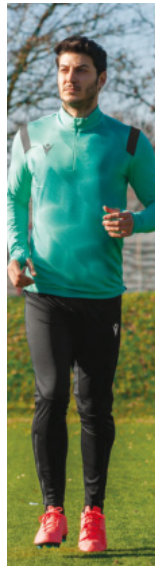

TOTAL LOOK
INSPIRE

PURUS 1/4 ZIP TOP
DESNA HERO PANTS